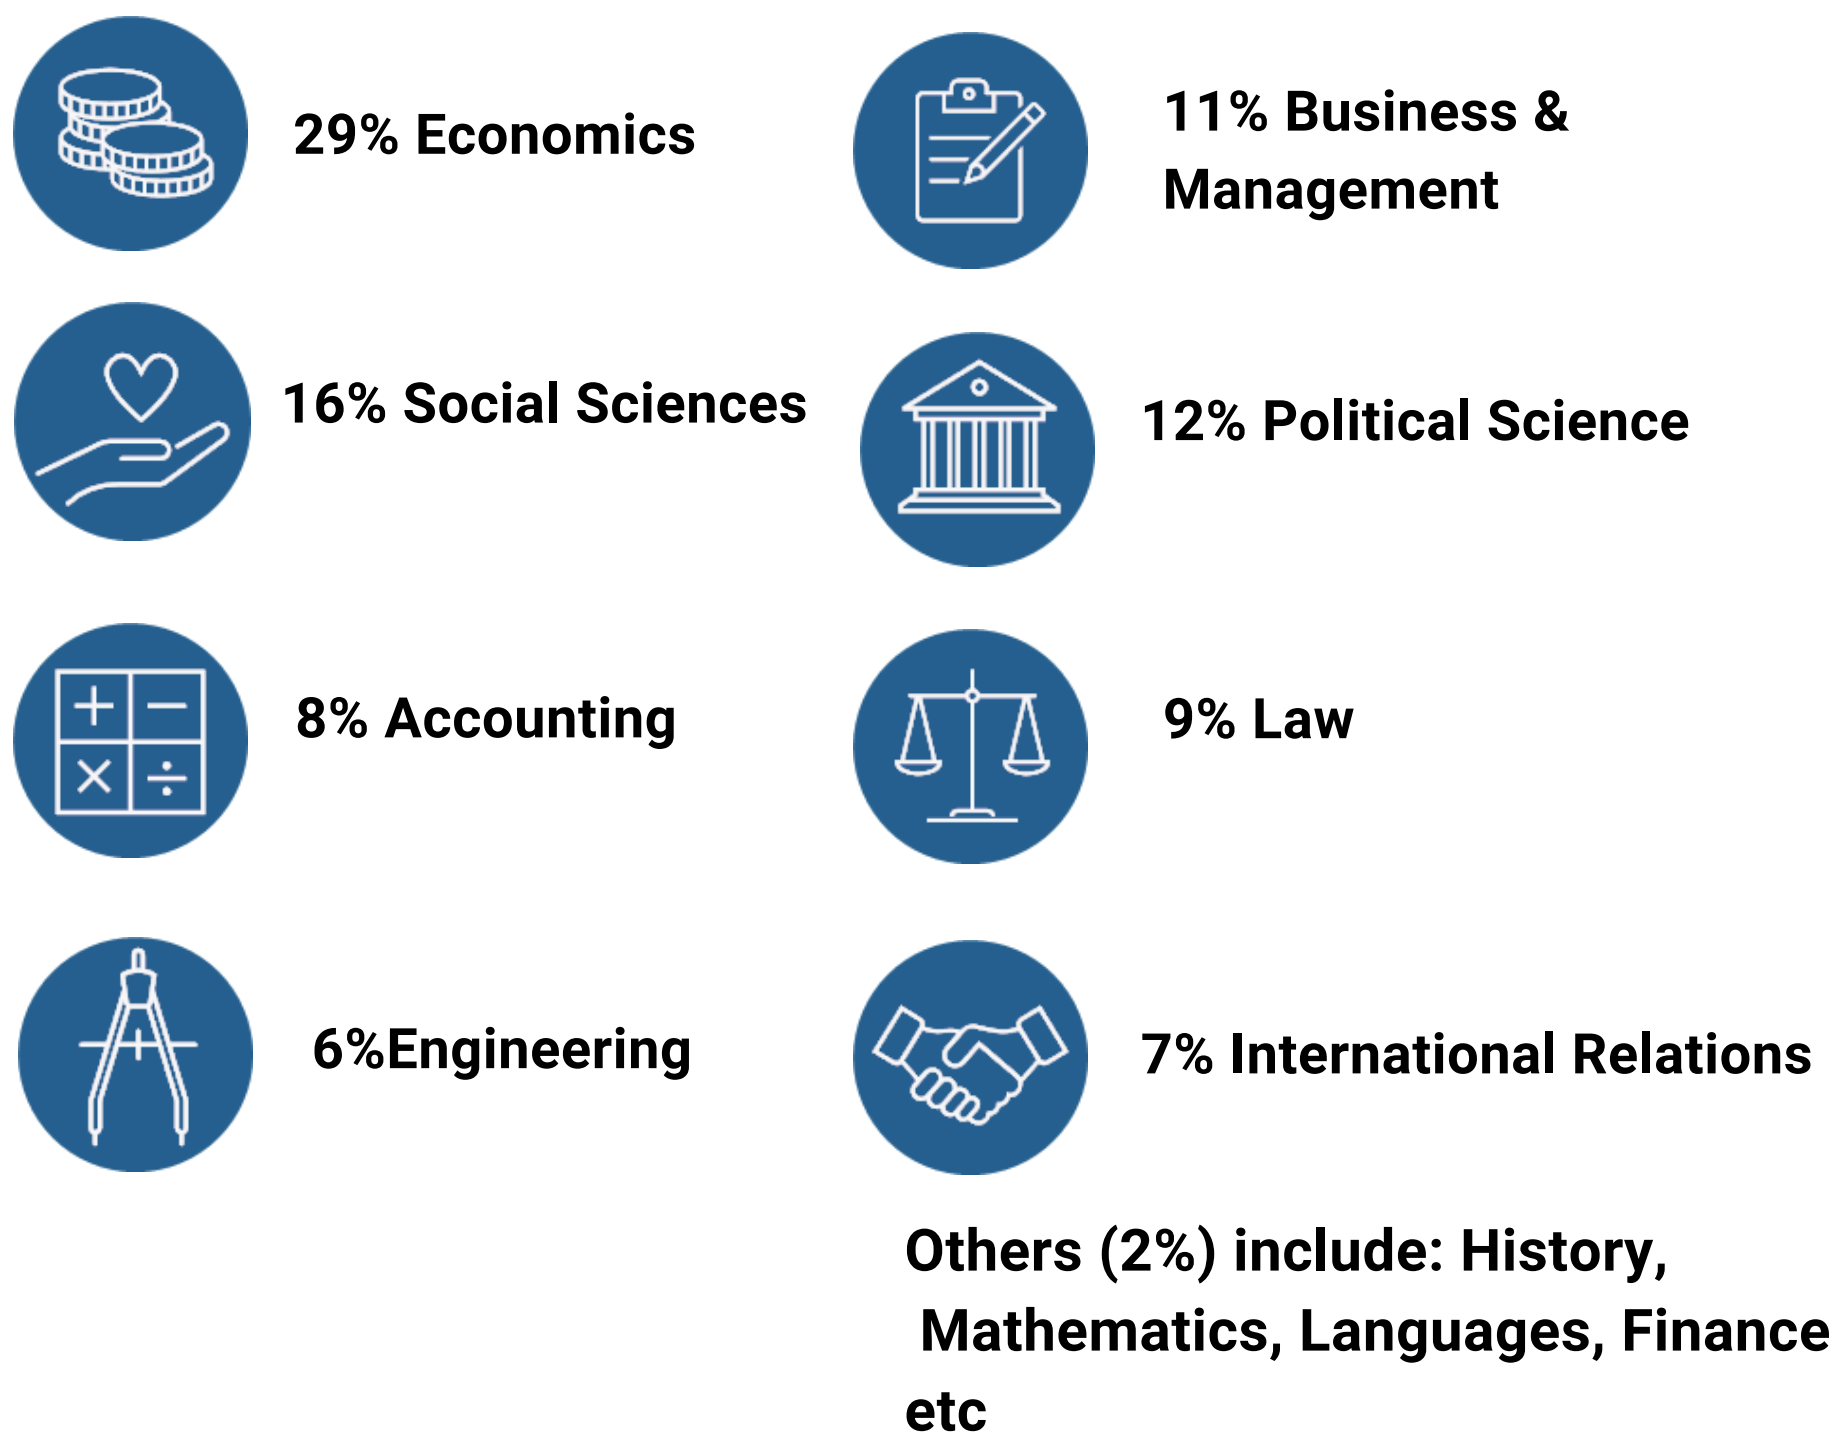

YEAR ONE - 2023 INTAKE

MPA Students Profile

104 Students

26 Nationalities

- 
- Albanian
 - American
 - Australian
 - Azerbaijani
 - British
 - Canadian
 - Chilean
 - Chinese
 - Danish
 - French
 - German
 - Indian
 - Indonesian
 - Iranian
 - Irish
 - Italian
 - Malaysian
 - Mexican
 - Pakistani
 - Peruvian
 - Portuguese
 - South Korean
 - Spanish
 - Sudanese
 - Thai
 - Ukrainian

PREVIOUS DEGREE

AVERAGE AGE

26 years

WORK EXPERIENCE

Average **3** years

Range **1 - 17** years

YEAR TWO - 2023 INTAKE

MPA Students Profile

PREVIOUS DEGREE

- 29% Economics
- 3% Social Sciences
- 3% Accounting
- 4% Engineering
- 9% Business & Management
- 14% Political Science
- 3% Law
- 9% International Relations
- Others (16%) include: History, Mathematics, Languages, Finance etc

AVERAGE AGE

26 years

WORK EXPERIENCE

Average **3** years