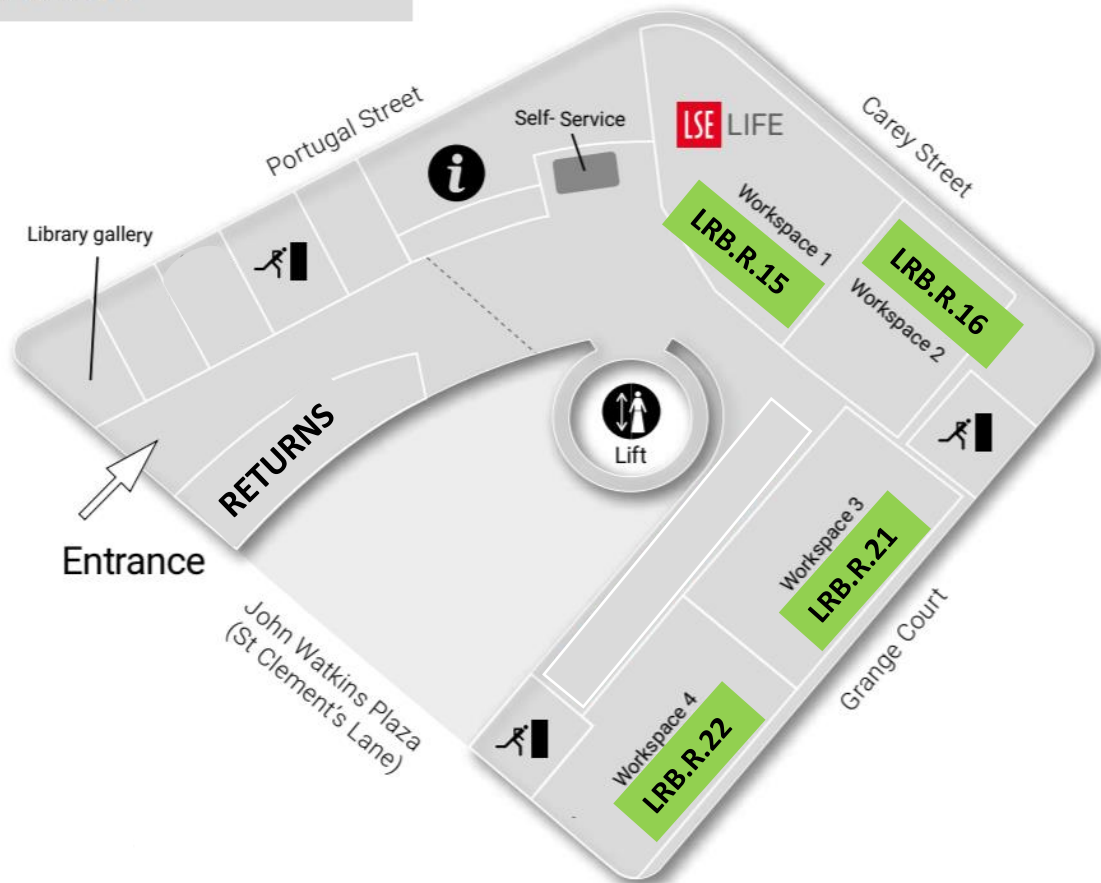

LOWER GROUND FLOOR

Macs

PCs

GROUND FLOOR

LSE LIFE

FIRST FLOOR

Course Collection
A-Z

Main Collection
Books: JX-Z

INDIVIDUAL STUDY SPACES

PCs

SECOND FLOOR

Main Collection
Books: HB-JV
Journals: K-Z

INDIVIDUAL STUDY SPACES

PCs

THIRD FLOOR

Main Collection

Books: A-HA

Journals: A-JZ

INDIVIDUAL STUDY SPACES

PCs

FOURTH FLOOR

INDIVIDUAL STUDY SPACES

BBx3

BLOOMBERG TERMINALS x3