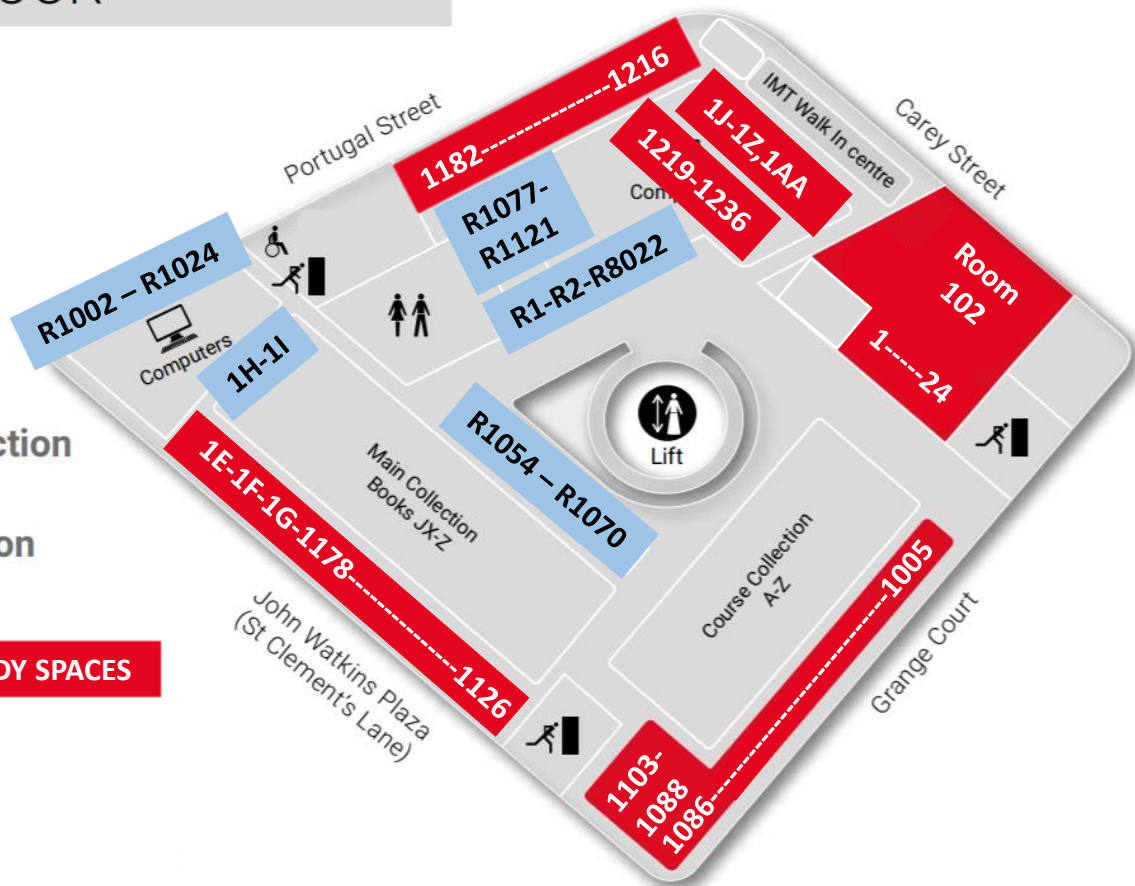

LOWER GROUND FLOOR

Macs

PCs

GROUND FLOOR

LSE LIFE

FIRST FLOOR

Course Collection
A-Z

Main Collection
Books: JX-Z

INDIVIDUAL STUDY SPACES

PCs

SECOND FLOOR

Main Collection
Books: HB-JV
Journals: K-Z

INDIVIDUAL STUDY SPACES

PCs

THIRD FLOOR

Main Collection

Books: A-HA

Journals: A-JZ

INDIVIDUAL STUDY SPACES

PCs

FOURTH FLOOR

INDIVIDUAL STUDY SPACES

BBx3

BLOOMBERG TERMINALS x3