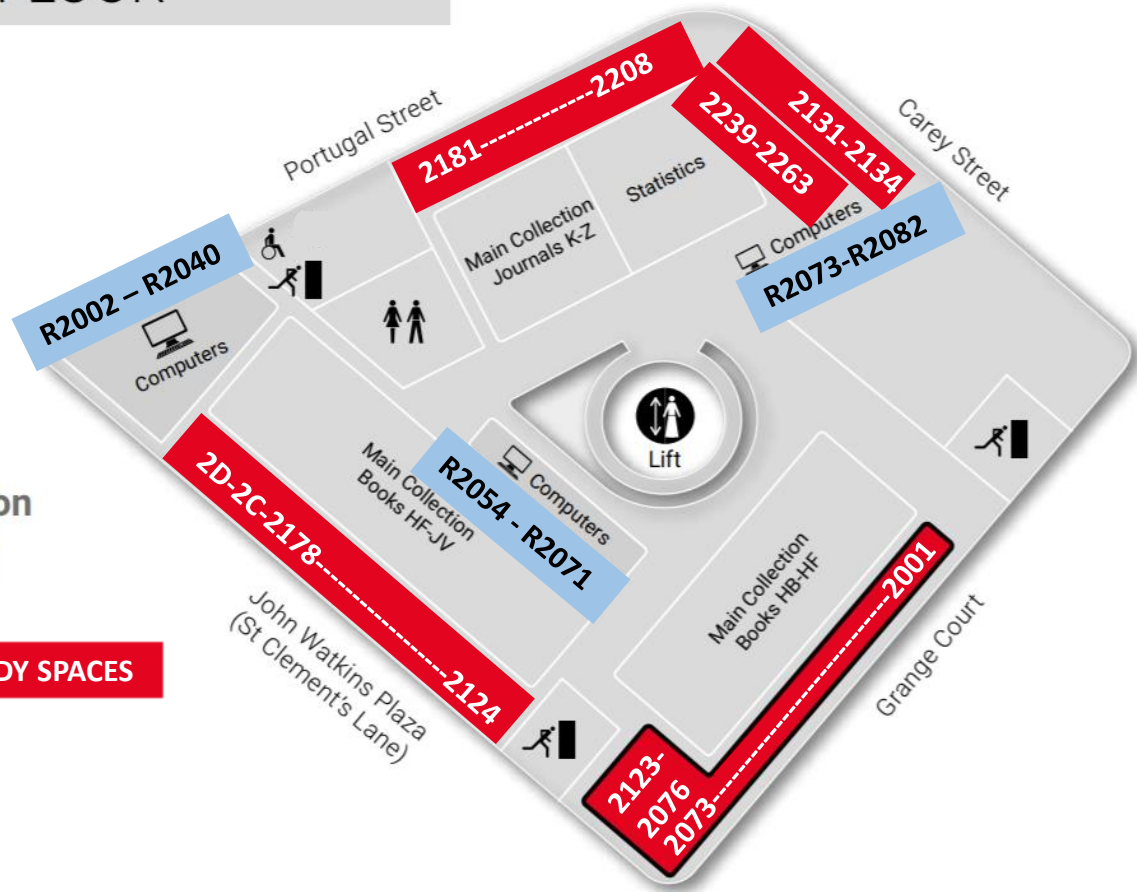

LOWER GROUND FLOOR

Macs

PCs

GROUND FLOOR

LSE LIFE

FIRST FLOOR

Course Collection
A-Z

Main Collection
Books: JX-Z

INDIVIDUAL STUDY SPACES

PCs

SECOND FLOOR

Main Collection
Books: HB-JV
Journals: K-Z

INDIVIDUAL STUDY SPACES

PCs

THIRD FLOOR

Main Collection

Books: A-HA

Journals: A-JZ

INDIVIDUAL STUDY SPACES

PCs

FOURTH FLOOR

INDIVIDUAL STUDY SPACES

BBx3

BLOOMBERG TERMINALS x3