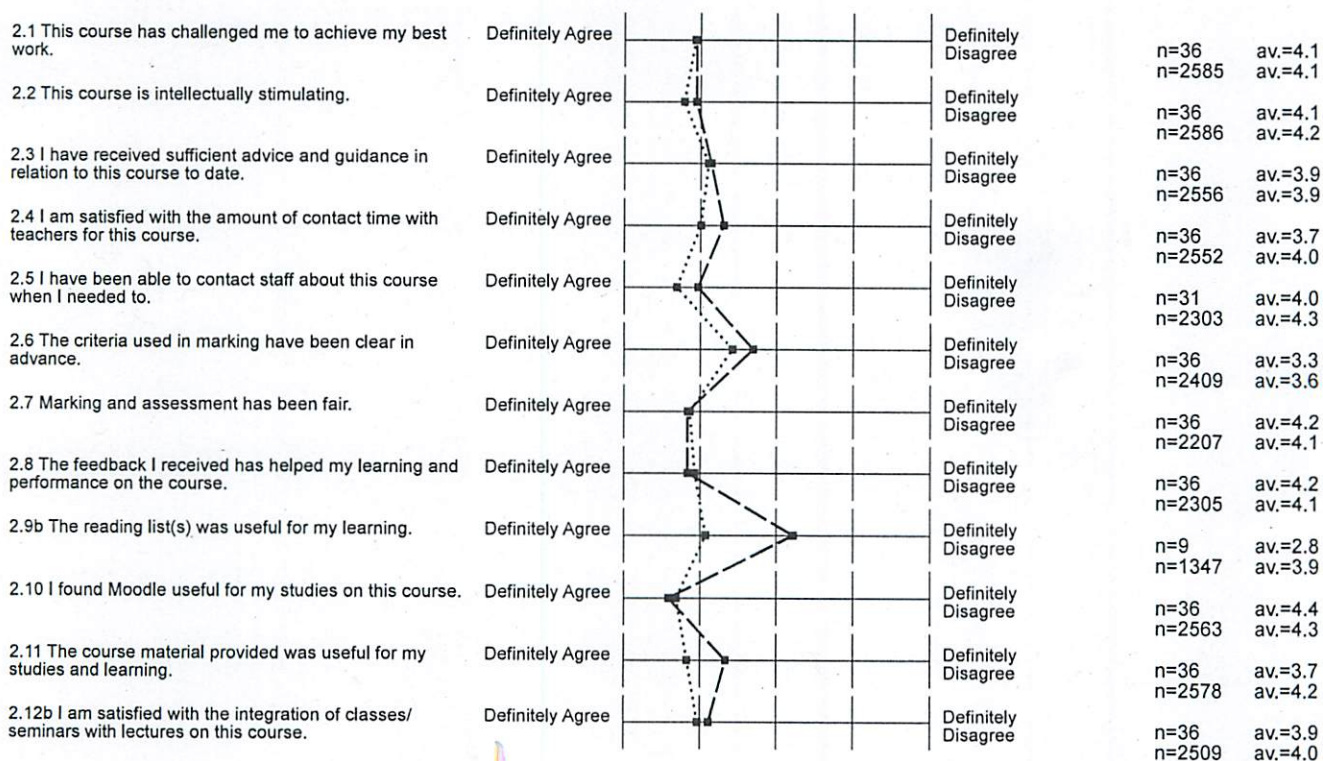

Profile

| Compilation: Instructor profile
 | Comparative line: Economics Class Survey MT 2018-19
 Values used in the profile line: Mean

Class/Seminar Teacher Evaluation

Course Evaluation

2.13 Overall, I am satisfied with my experience on this course.

n=36
n=2590
av.=4.0
av.=4.1

Your Information

3.1c In relation to what you wanted to study, how important was choosing this course to you?

n=2
n=668
av.=4.5
av.=4.1

3.3 Please rate your own contribution to classes/ seminars.