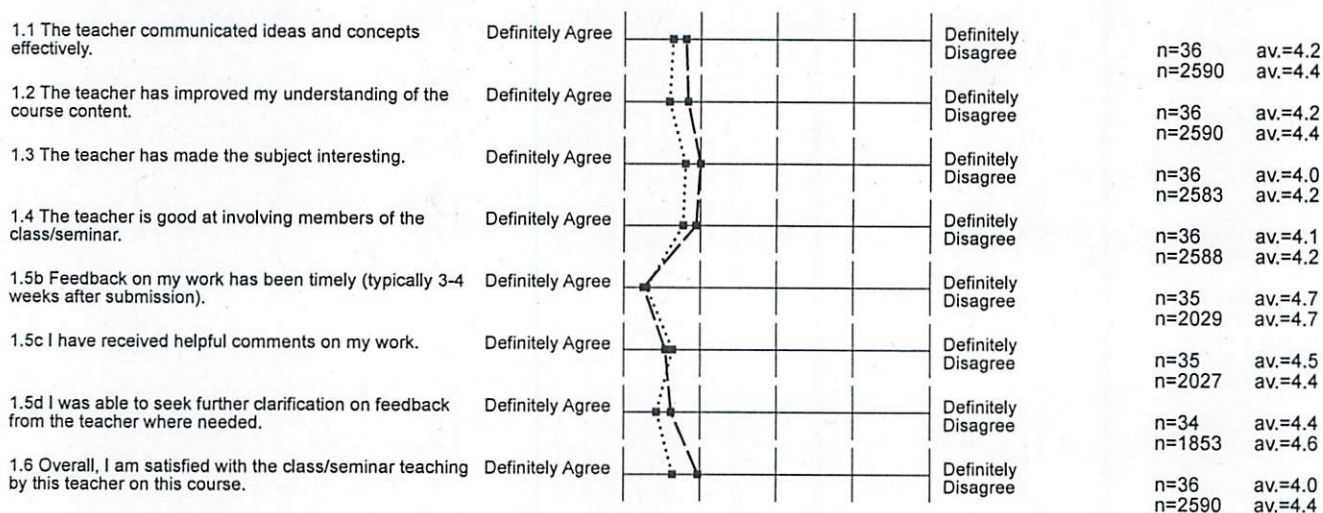

Profile

| Compilation: Instructor profile
 | Comparative line: Economics Class Survey MT 2018-19
 Values used in the profile line: Mean

Class/Seminar Teacher Evaluation

Course Evaluation

2.13 Overall, I am satisfied with my experience on this course.

n=36
n=2590
av.=4.0
av.=4.1

Your Information

3.1c In relation to what you wanted to study, how important was choosing this course to you?

n=2
n=668
av.=4.5
av.=4.1

3.3 Please rate your own contribution to classes/ seminars.