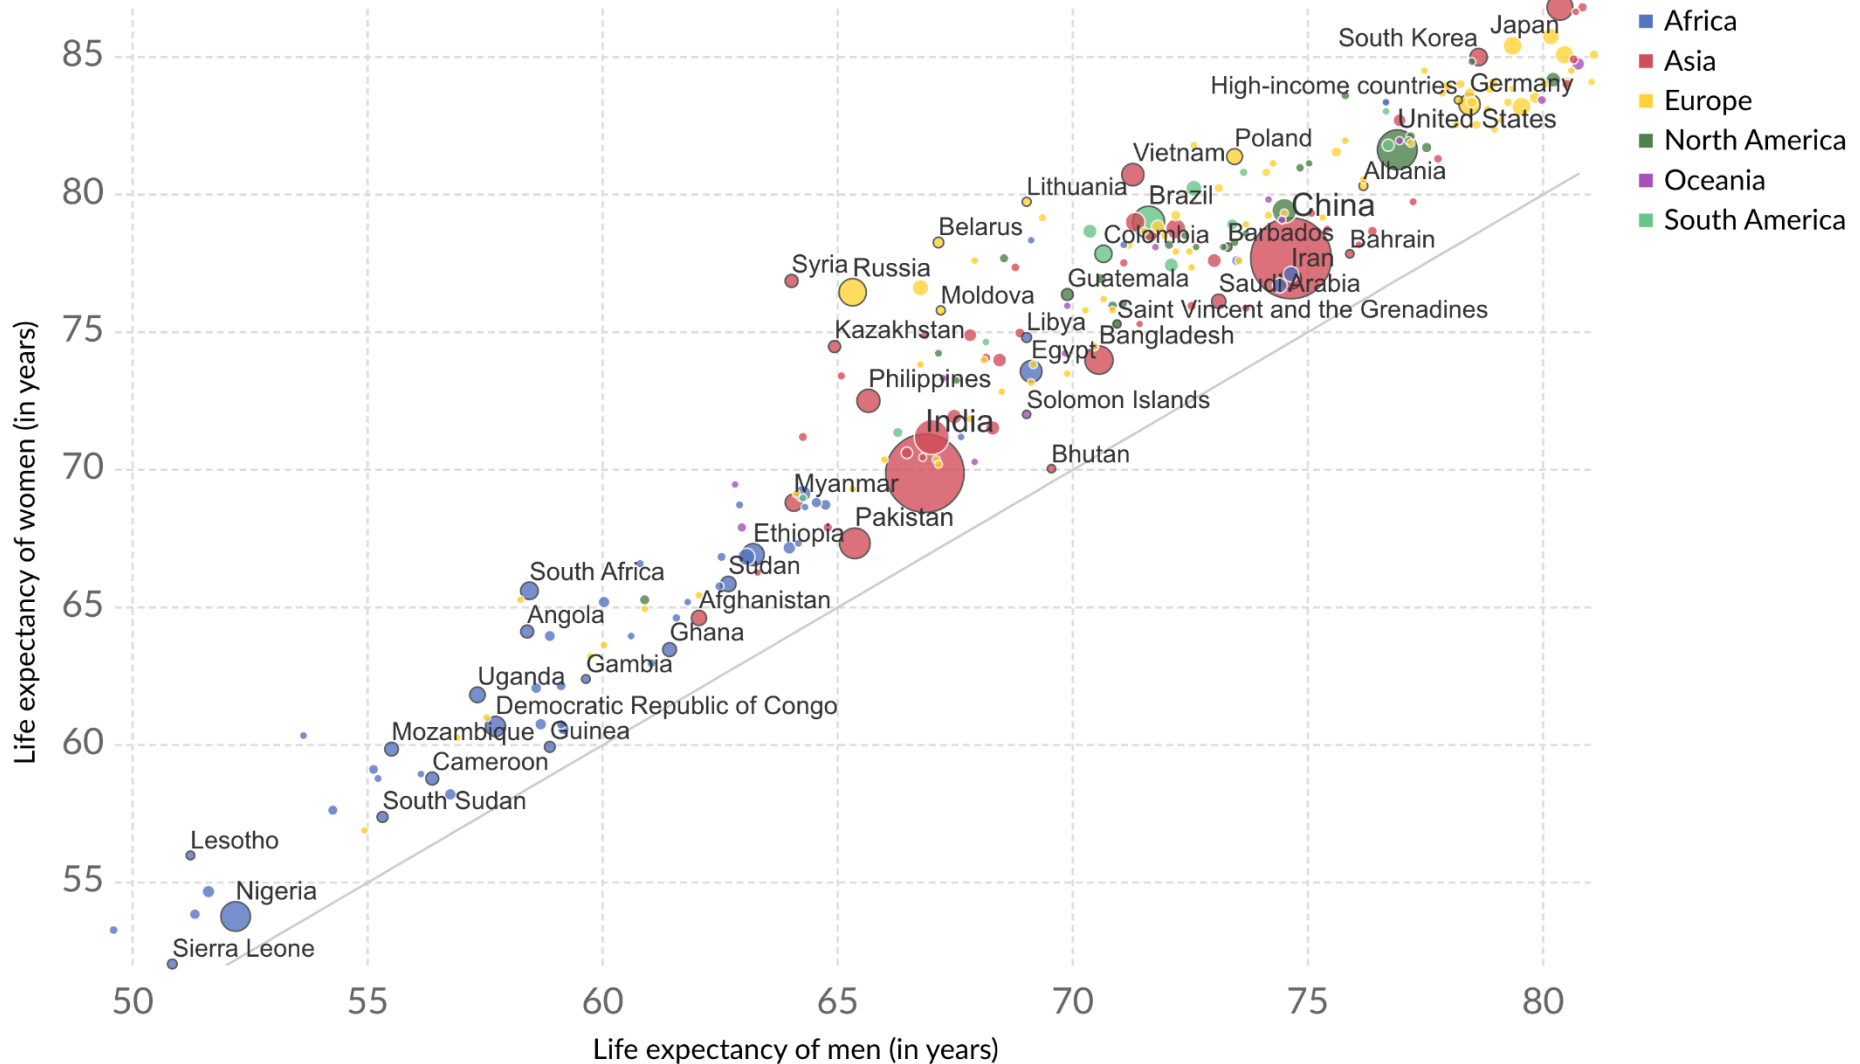

Life expectancy of women vs life expectancy of men, 2015

In all countries that lie above the grey line the life expectancy of women is higher than for men. For both genders the life expectancy at birth is shown.