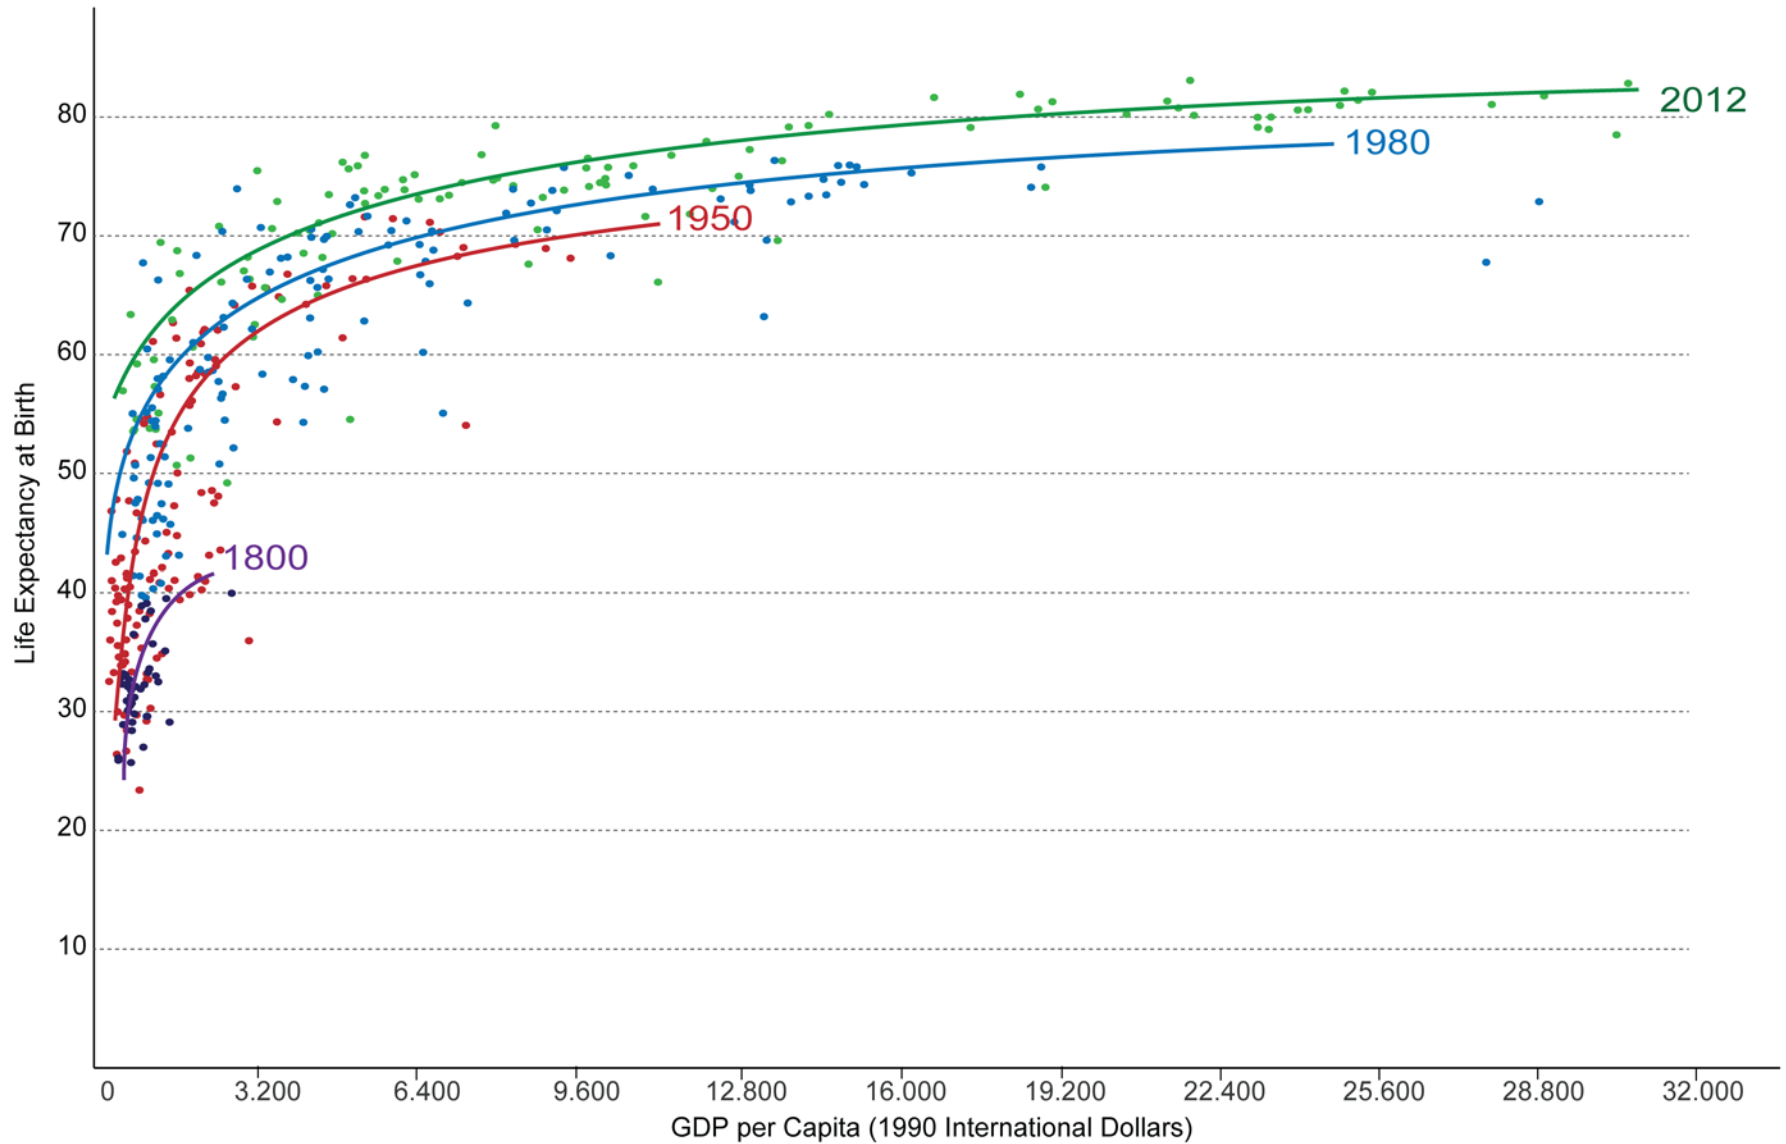

Life Expectancy of the World Population in 1800, 1950 and 2012

Countries are ordered along the x-axis ascending by the life expectancy of the population. Data for almost all countries is shown in this chart, but not all data points are labelled with the country name.

Data source: The data on life expectancy by country and population by country are taken from Gapminder.org.

The interactive data visualisation is available at OurWorldinData.org. There you find the raw data and more visualisations on this topic.

Licensed under [CC-BY-SA](https://creativecommons.org/licenses/by-sa/4.0/) by the author Max Roser.

Global average life expectancy at birth, 1960–2013

Absolute Mean Difference in Life Expectancy across Countries, 1960—2013

Life Expectancy vs. GDP per Capita from 1800 to 2012 – by Max Roser

GDP per capita is measured in International Dollars. This is a currency that would buy a comparable amount of goods and services a U.S. dollar would buy in the United States in 1990. Therefore incomes are comparable across countries and across time.