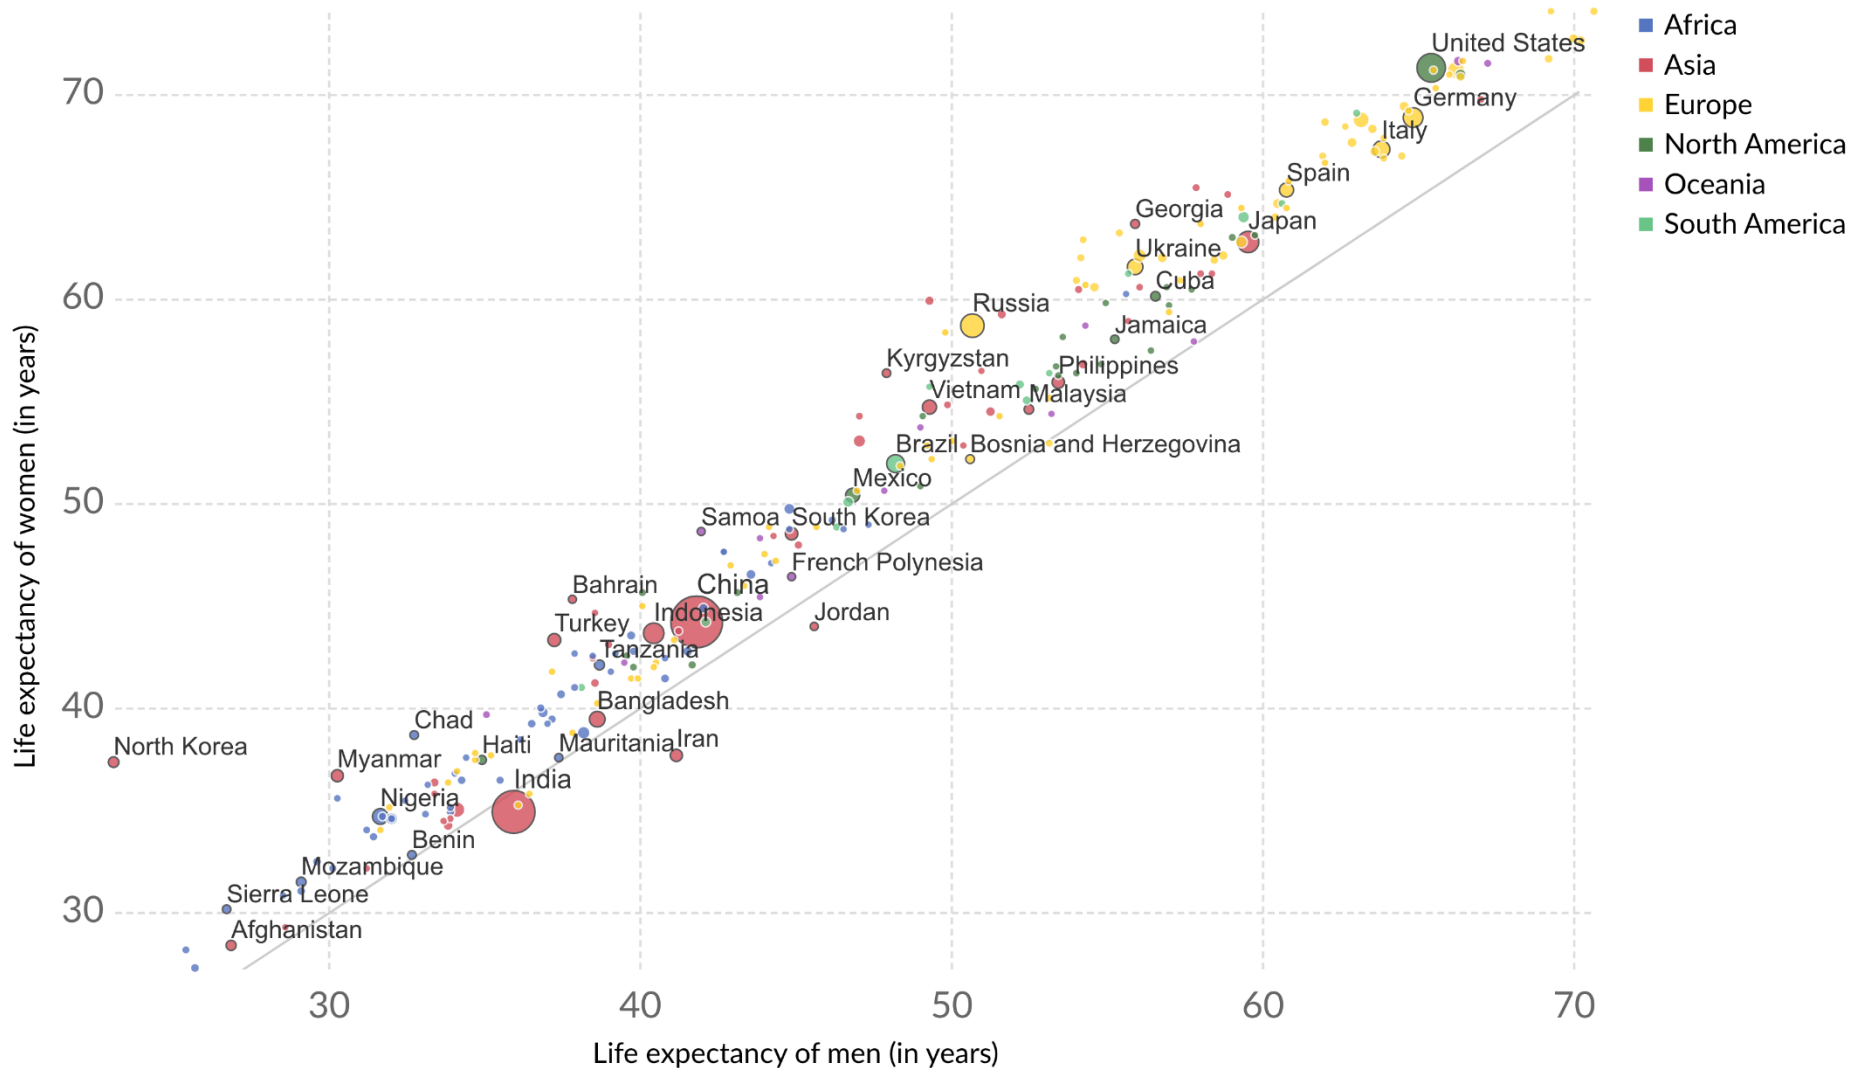

Life Expectancy of the World Population in 1800, 1950 and 2012

Countries are ordered along the x-axis ascending by the life expectancy of the population. Data for almost all countries is shown in this chart, but not all data points are labelled with the country name.

Life Expectancy vs. GDP per Capita from 1800 to 2012 – by Max Roser

GDP per capita is measured in International Dollars. This is a currency that would buy a comparable amount of goods and services a U.S. dollar would buy in the United States in 1990. Therefore incomes are comparable across countries and across time.

Life expectancy of women vs life expectancy of men, 2015

In all countries that lie above the grey line the life expectancy of women is higher than for men. For both genders the life expectancy at birth is shown.

Child mortality by sex, 2017

Child mortality measures the share of children who die before they are five years old.