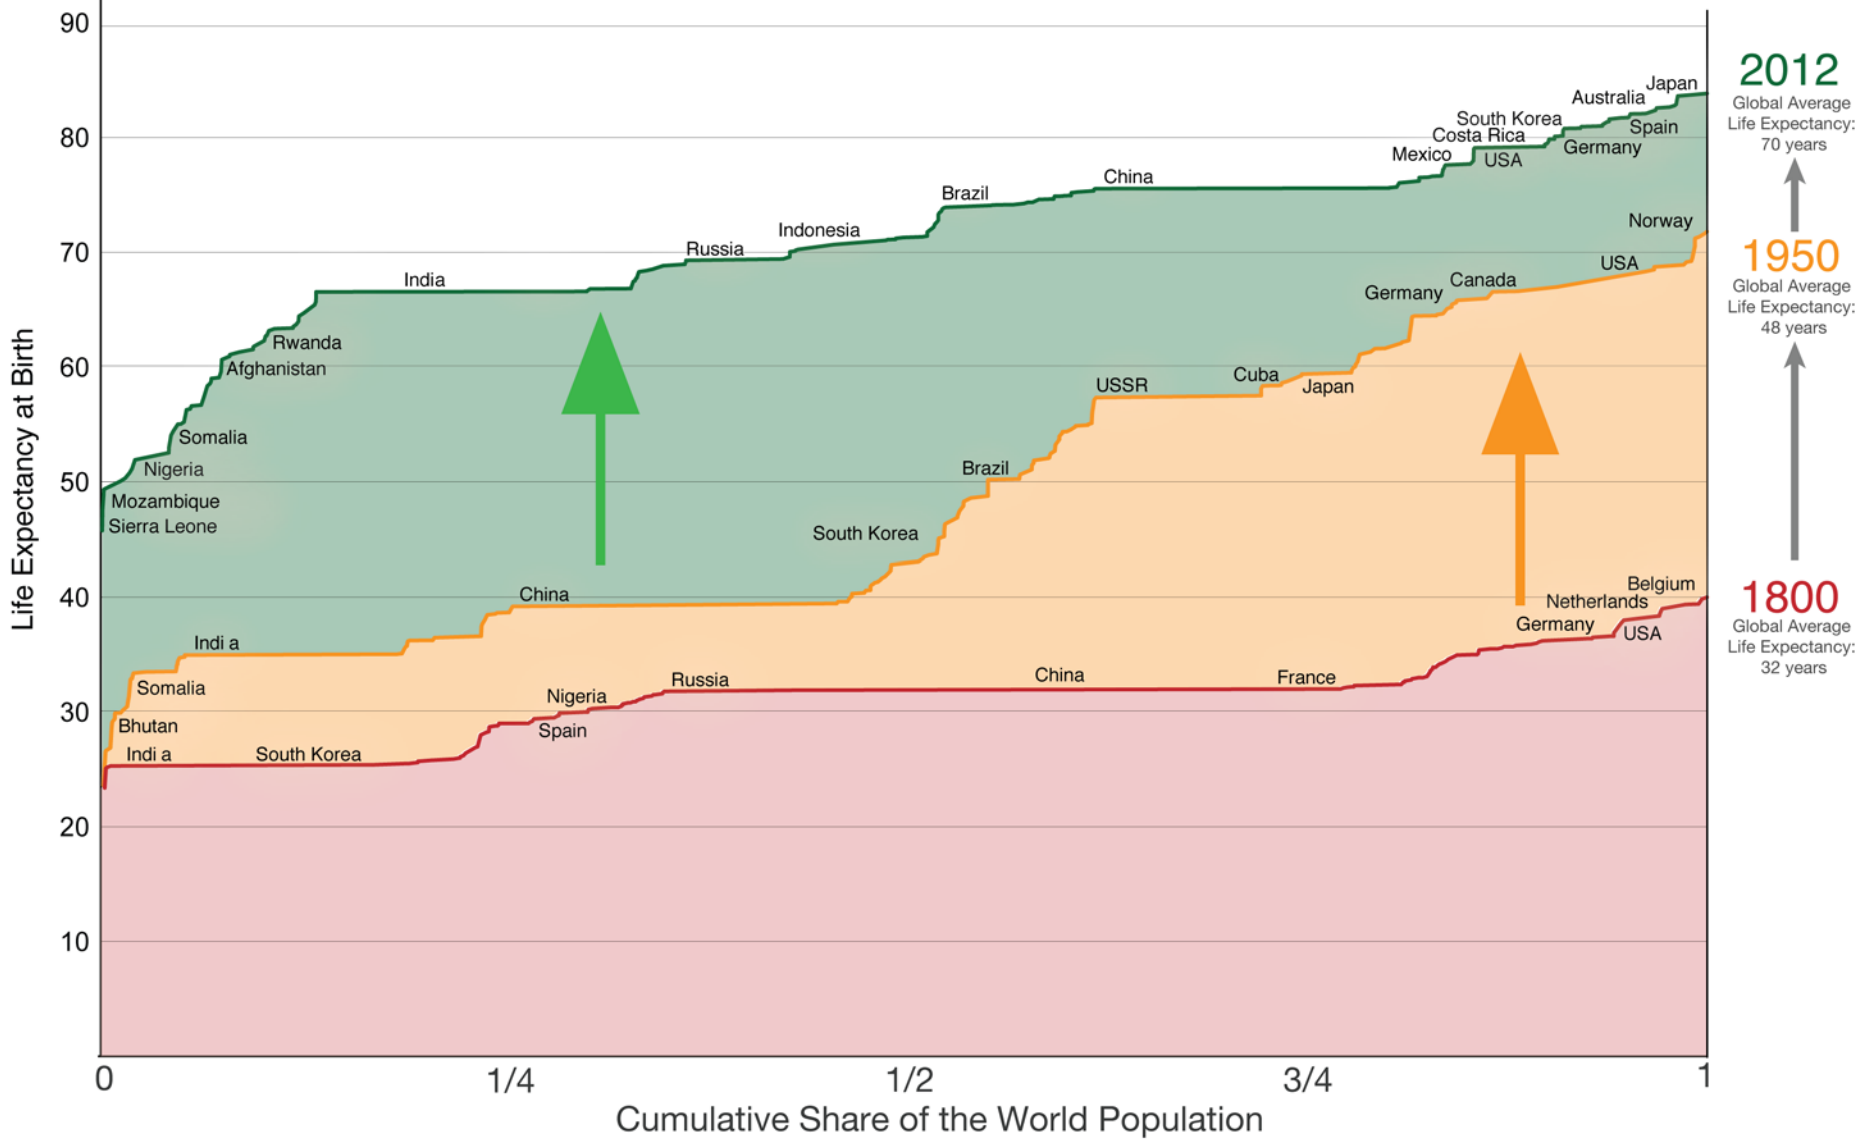

Global Health and Inequality

Sudhir Anand

International Inequalities Institute, LSE

18 June 2019

Outline of lecture

1. The Importance of Health
2. The Evolution of Global Health since 1800
3. International Health Inequalities since 1950
4. The Preston Curve
5. Why Women live longer than Men

Life Expectancy of the World Population in 1800, 1950 and 2012

Countries are ordered along the x-axis ascending by the life expectancy of the population. Data for almost all countries is shown in this chart, but not all data points are labelled with the country name.

Data source: The data on life expectancy by country and population by country are taken from Gapminder.org.

The interactive data visualisation is available at OurWorldinData.org. There you find the raw data and more visualisations on this topic.

Life Expectancy vs. GDP per Capita from 1800 to 2012 – by Max Roser

GDP per capita is measured in International Dollars. This is a currency that would buy a comparable amount of goods and services a U.S. dollar would buy in the United States in 1990. Therefore incomes are comparable across countries and across time.