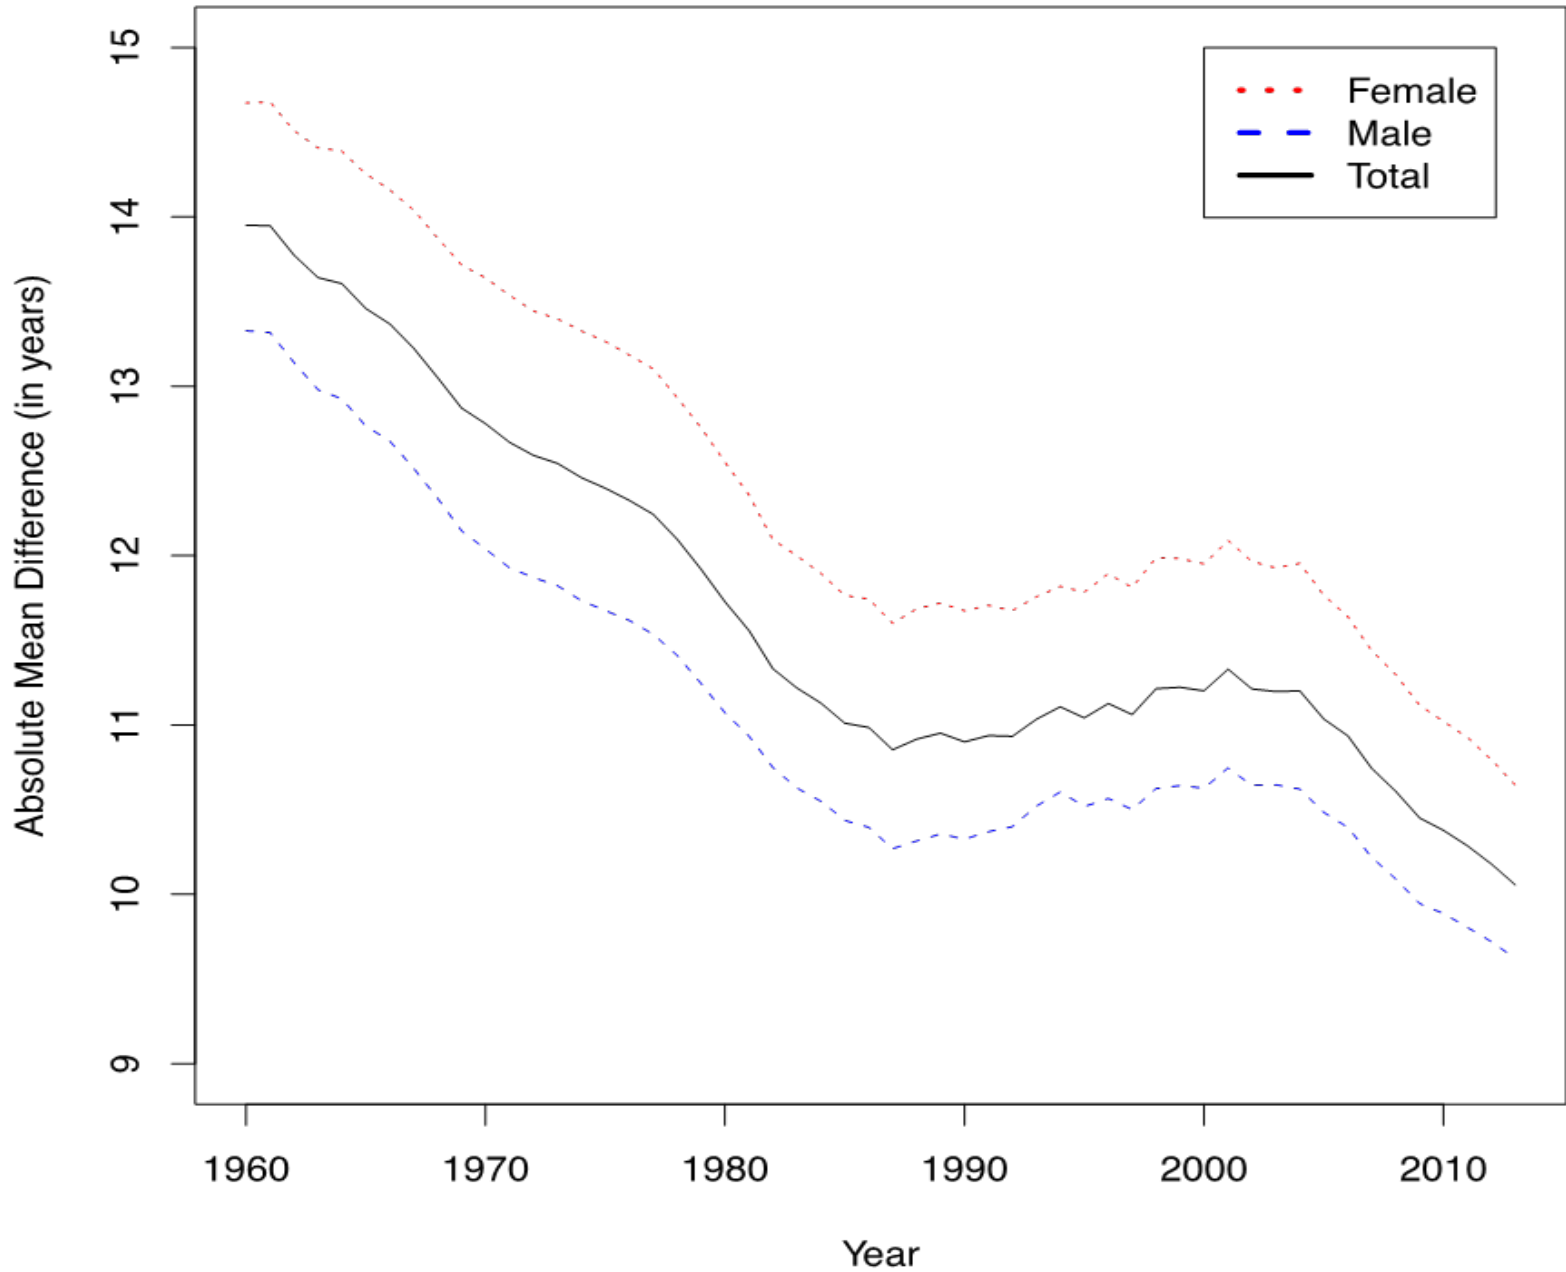

Life Expectancy of the World Population in 1800, 1950 and 2012

Countries are ordered along the x-axis ascending by the life expectancy of the population. Data for almost all countries is shown in this chart, but not all data points are labelled with the country name.

Data source: The data on life expectancy by country and population by country are taken from Gapminder.org.

The interactive data visualisation is available at OurWorldinData.org. There you find the raw data and more visualisations on this topic.

Licensed under [CC-BY-SA](https://creativecommons.org/licenses/by-sa/4.0/) by the author Max Roser.

Global average life expectancy at birth, 1960–2013

Absolute Mean Difference in Life Expectancy across Countries, 1960—2013

Child mortality by sex, 2017

Child mortality measures the share of children who die before they are five years old.