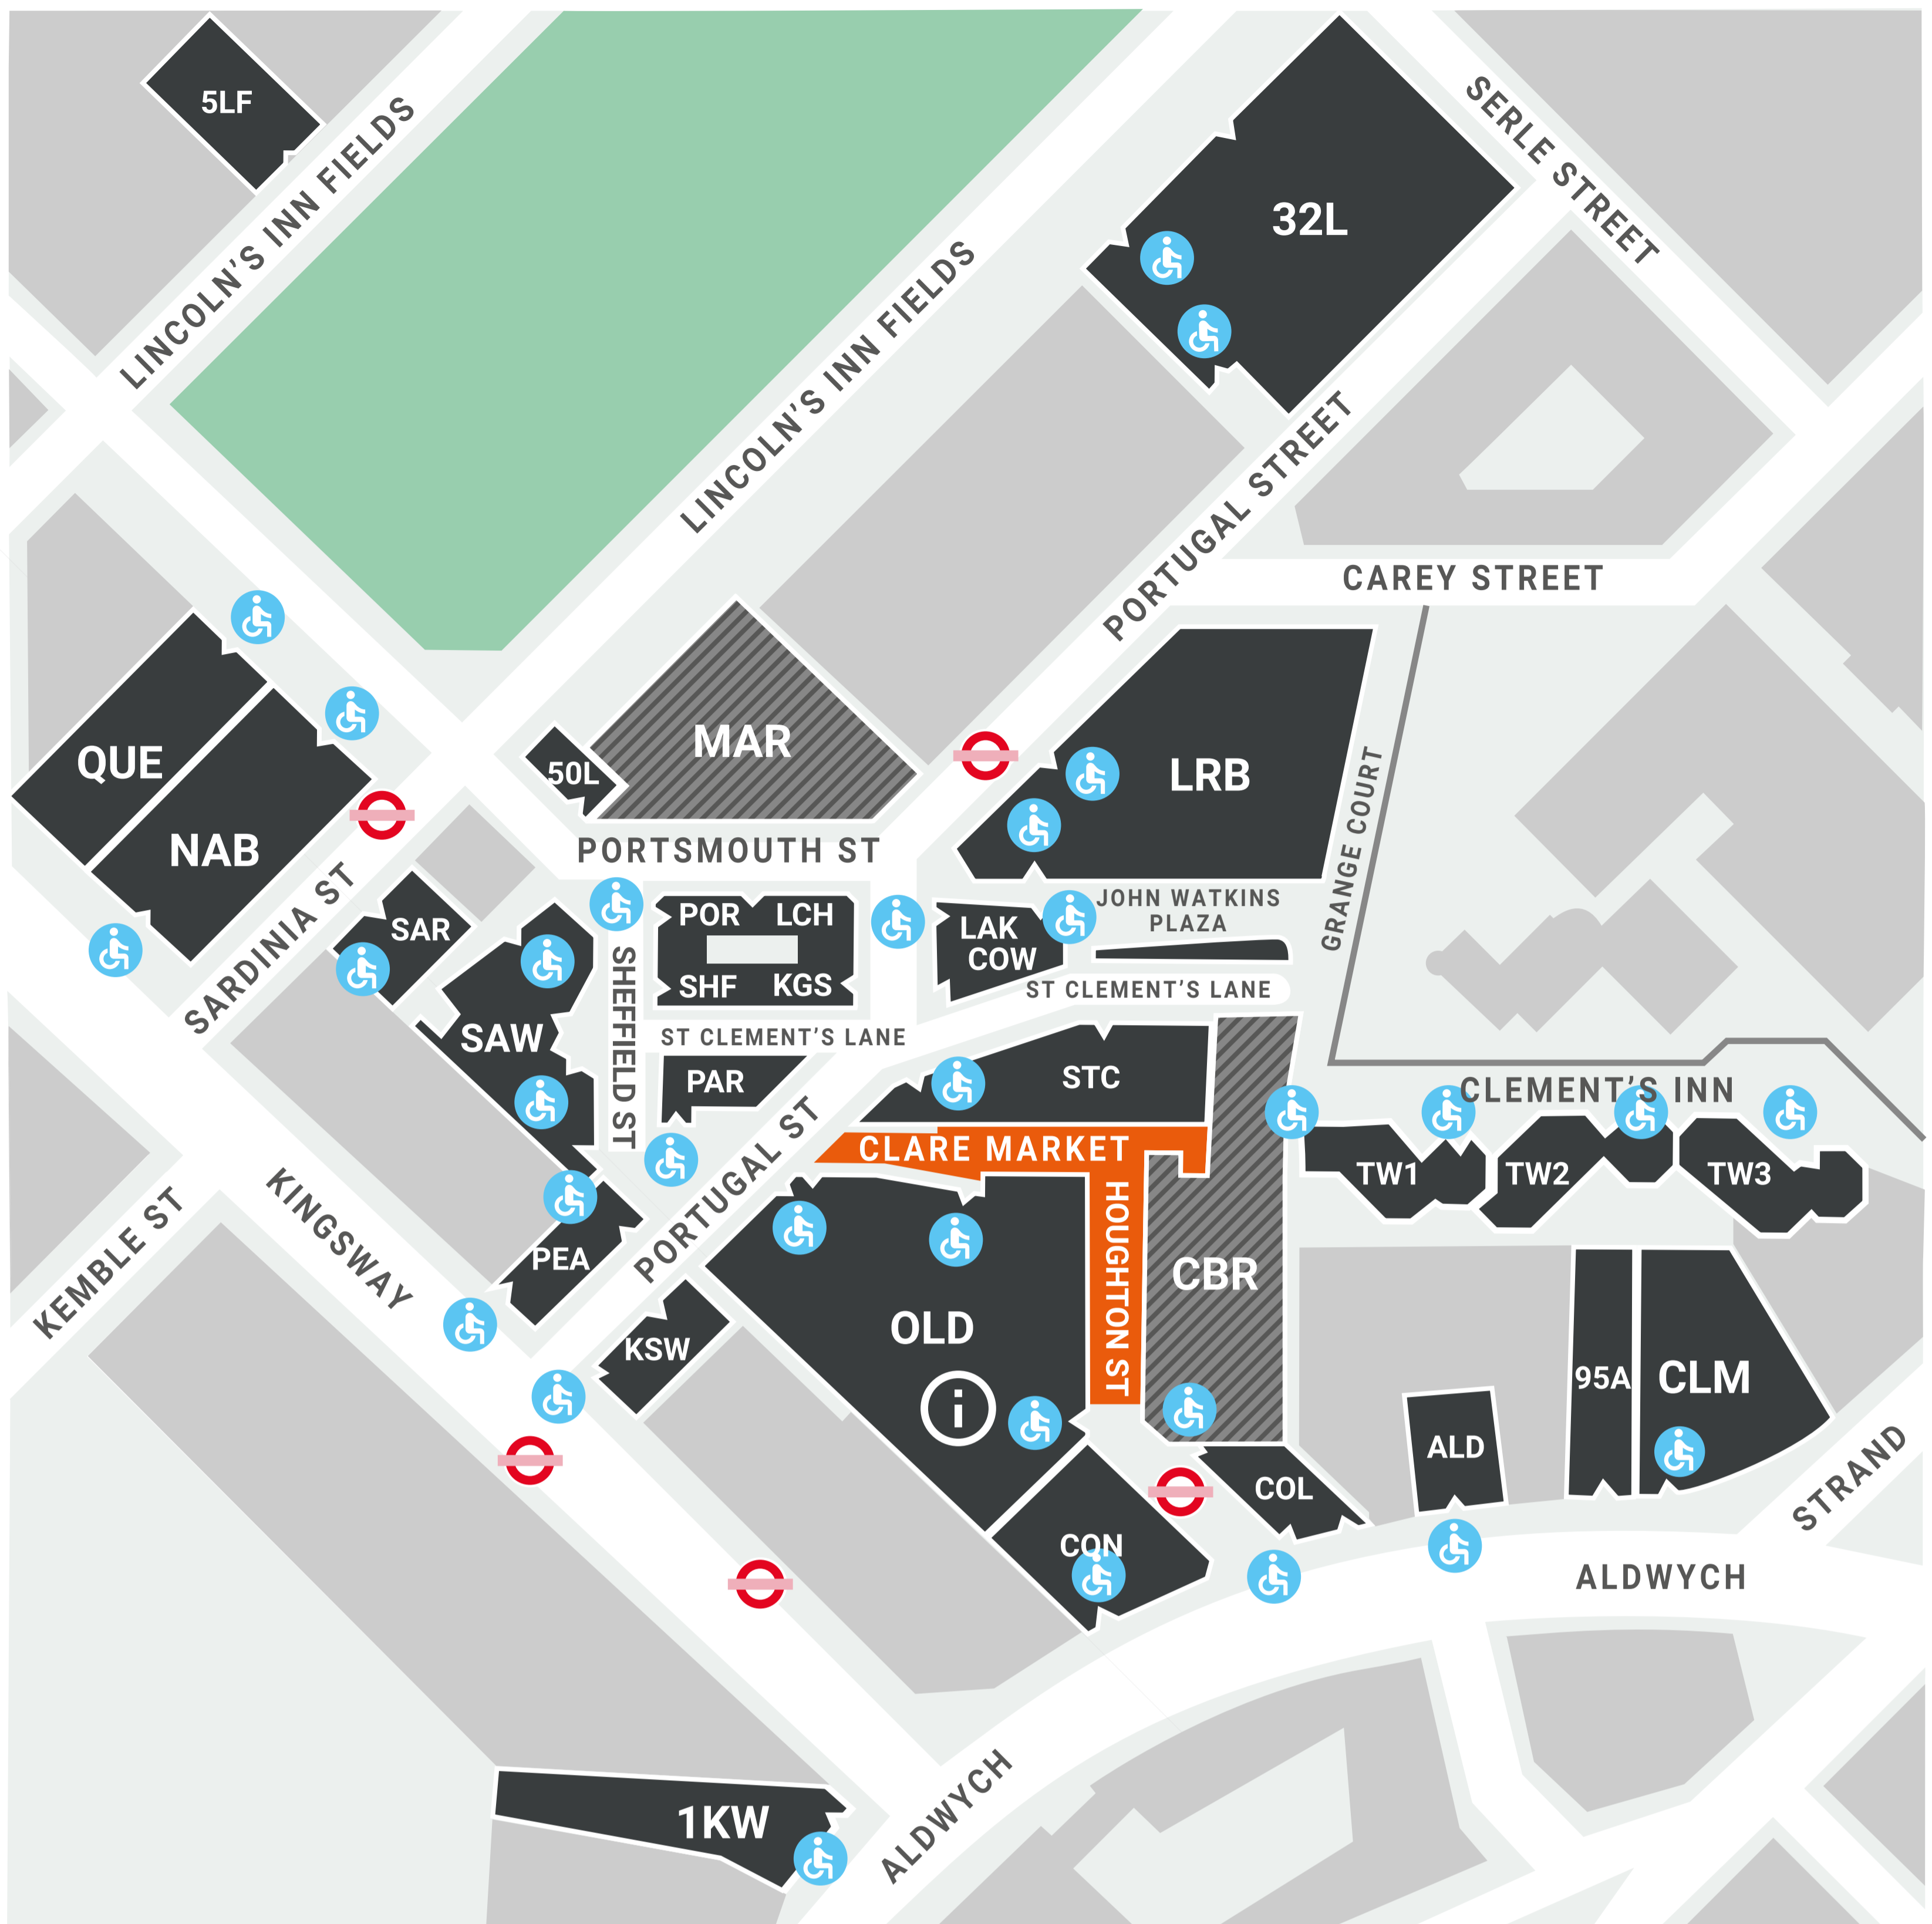

Key

95A 95 Aldwych	LCH Lincoln Chambers	PEA Peacock Theatre
ALD Aldwych House	5LF 5 Lincoln's Inn Fields	POR 1 Portsmouth Street
CBR Centre Building Redevelopment	32L 32 Lincoln's Inn Fields	QUE Queens House
CLM Clement House	50L 50 Lincoln's Inn Fields	SAR Sardinia House
COL Columbia House	LRB Lionel Robbins Building, Library and The Womens Library	SAW Saw Swee Hock Student Centre
CON Connaught House	MAR The Marshall Building (44 Lincoln's Inn Fields)	SHF Sheffield Street
COW Cowdray House	NAB New Academic Building	STC St Clement's
KGS King's Chambers	OLD Old Building	TW1 Tower One
1KW 1 Kingsway	PAR Parish Hall	TW2 Tower Two
KSW 20 Kingsway		TW3 Tower Three
LAK Lakatos Building		

Key

- | | | |
|---|---|--|
| 95A 95 Aldwych | LCH Lincoln Chambers | PEA Peacock Theatre |
| ALD Aldwych Hous | 5LF 5 Lincoln's Inn Fields | POR 1 Portsmouth Street |
| CBR Centre Building
Redevelopment | 32L 32 Lincoln's Inn Fields | QUE Queens House |
| CLM Clement House | 50L 50 Lincoln's Inn Fields | SAR Sardinia House |
| COL Columbia House | LRB Lionel Robbins Building,
Library and Womens Library | SAW Saw Swee Hock
Student Centre |
| CON Connaught House | MAR The Marshall Building
(44 Lincoln's Inn Fields) | SHF Sheffield Street |
| COW Cowdray House | NAB New Academic Building | STC St Clement's |
| KGS King's Chambers | OLD Old Building | TW1 Tower One |
| 1KW 1 Kingsway | PAR Parish Hall | TW2 Tower Two |
| KSW 20 Kingsway | | TW3 Tower Three |
| LAK Lakatos Building | | |