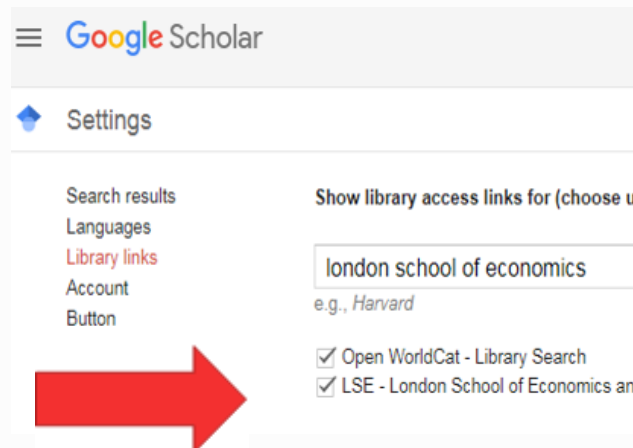

*Get links to all our databases from the Resource Guide:
<http://www.lse.ac.uk/library/using-the-library/library-resources-guide>
Access on and off-campus*

Making Google Scholar work for you.

- Google Scholar recognises many LSE Library subscriptions.
- To set this up go to Scholar. Choose **Settings**, **Library Links** then type in **London School of Economics** . Tick the box and run your search
- Once the results appear. **Click on LSE Full text** on the right and this takes you to the LSE Link. Note this does not work for everything. We have many subscriptions you can only find via the Library catalogue