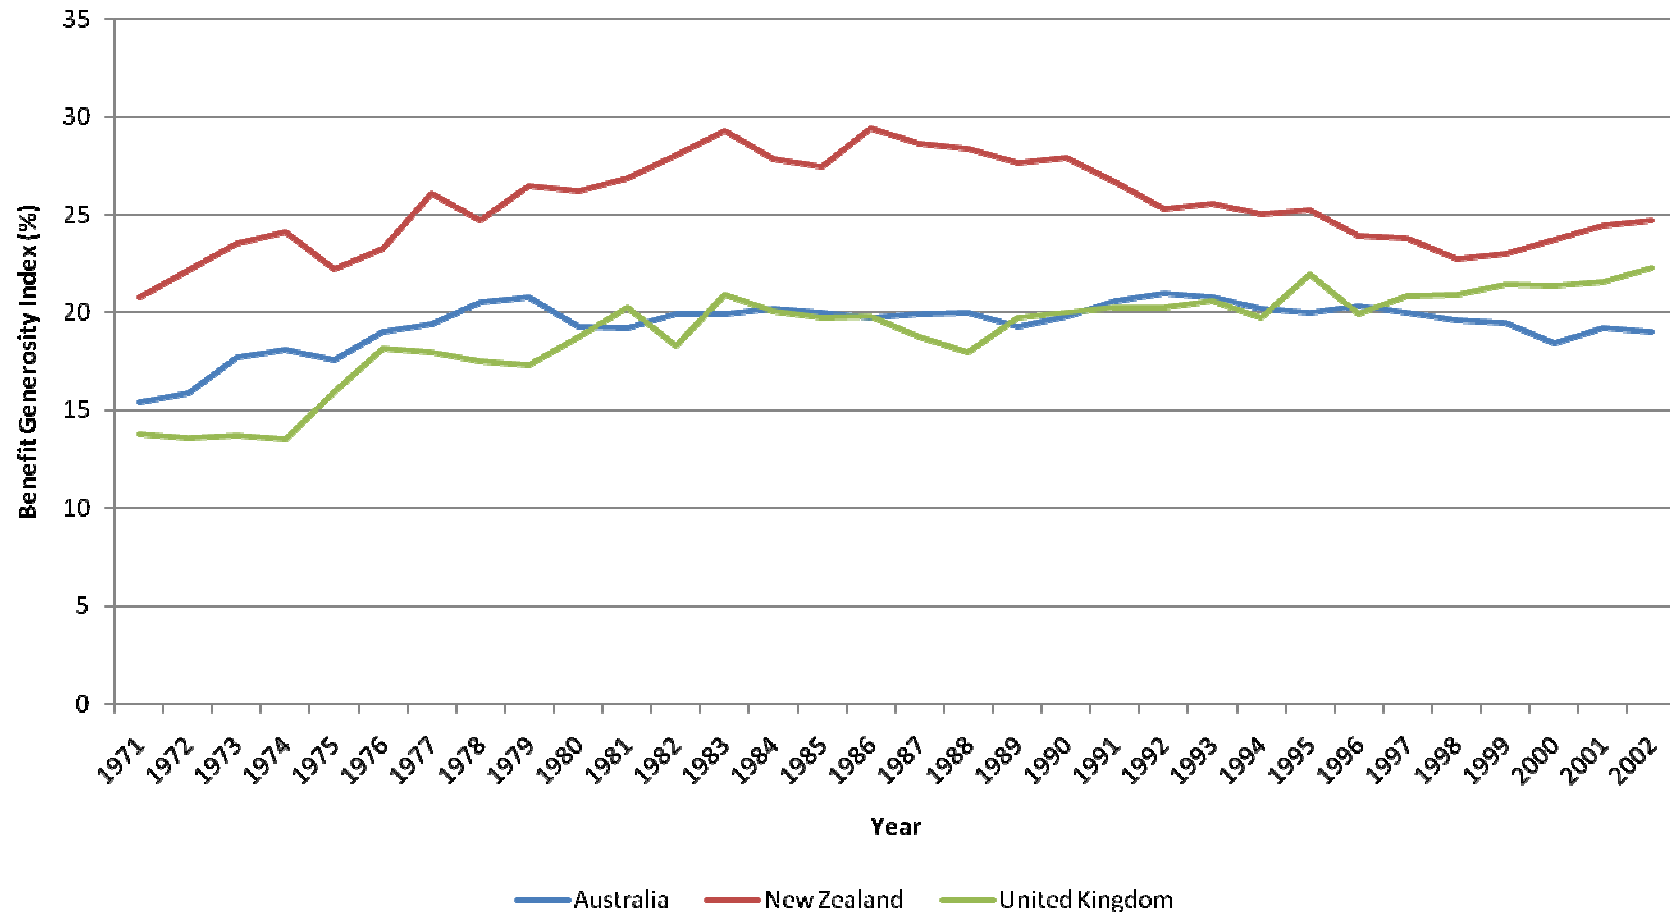

Benefit Generosity in Three Liberal Cases