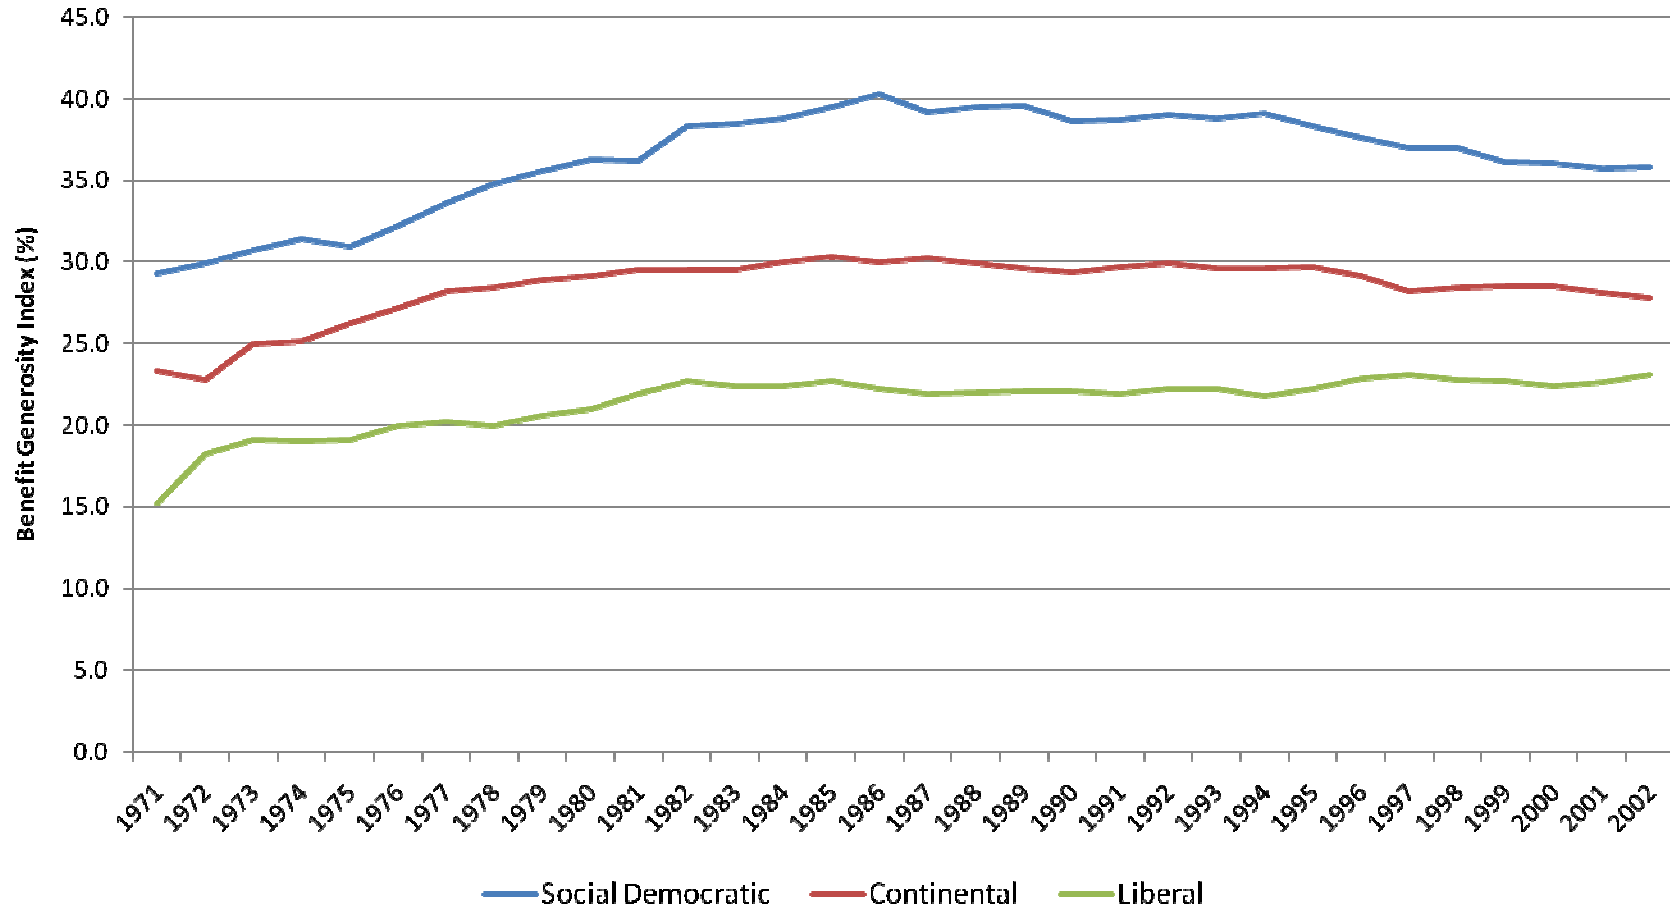

Benefit Generosity, 1971-2002