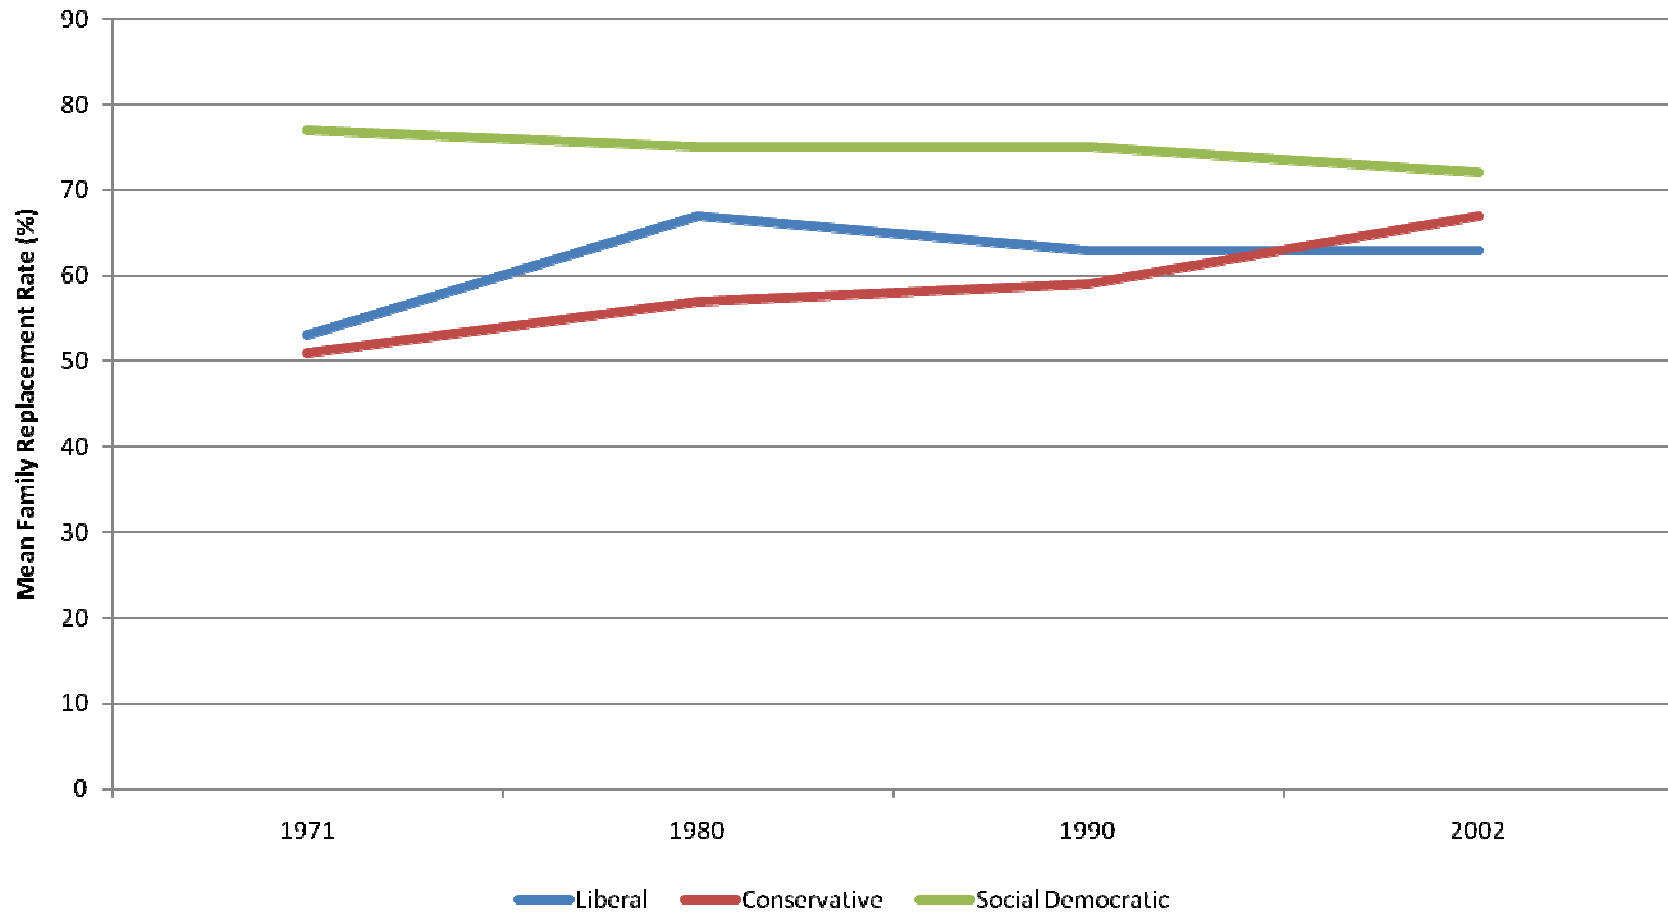

Unemployment Benefit, 1971-2002