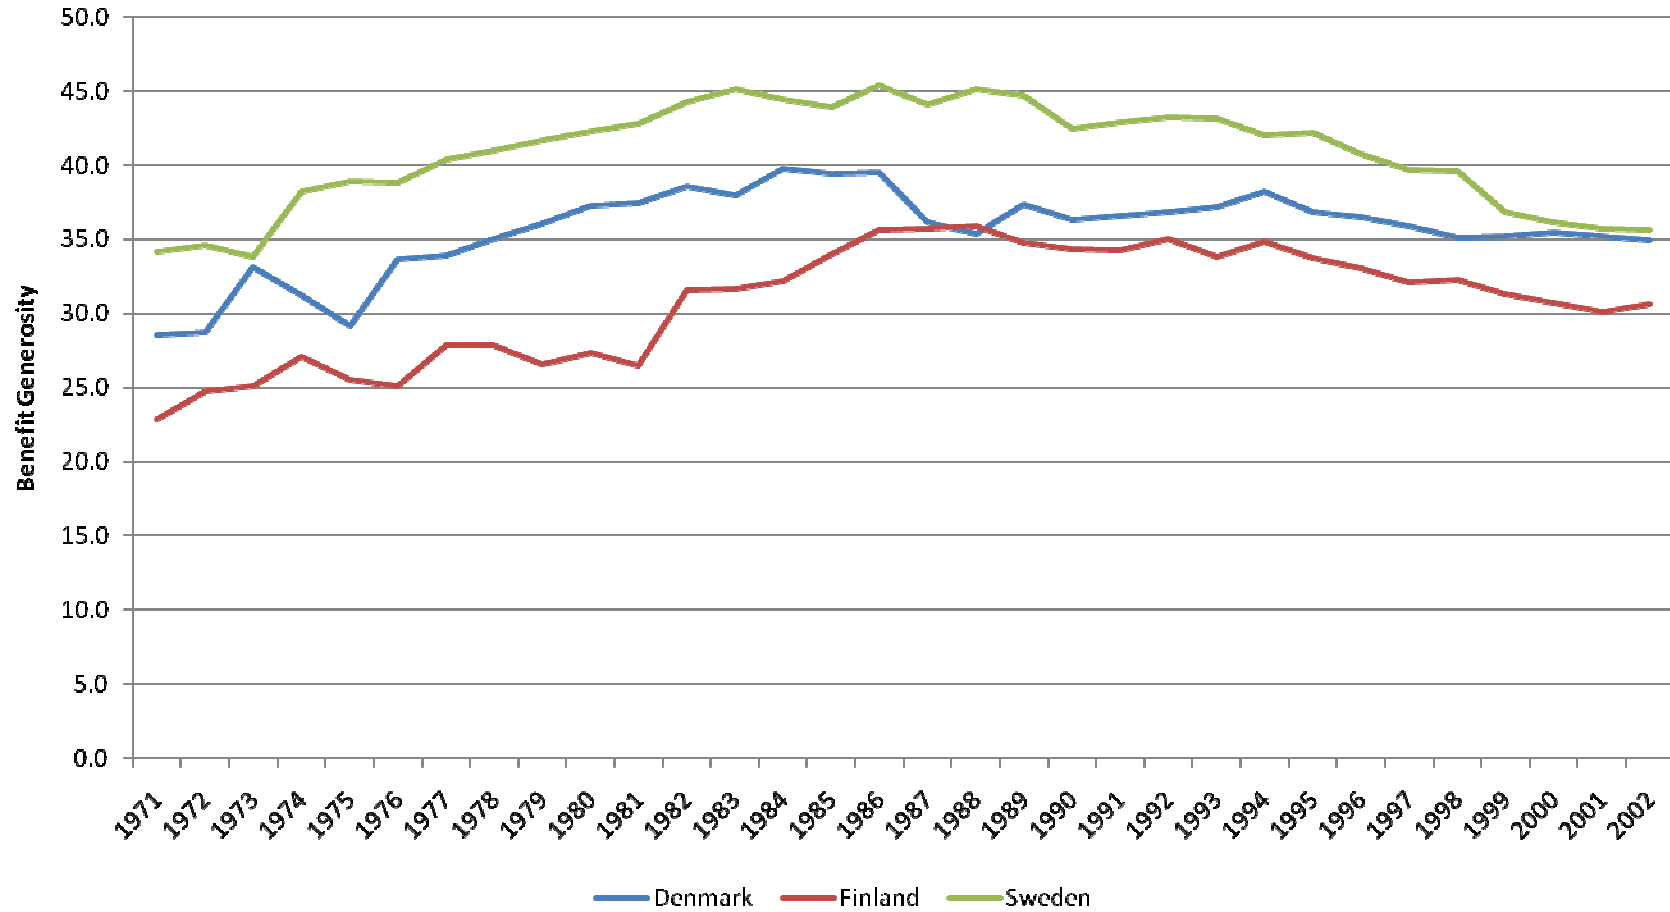

Benefit Generosity in Three Social Democratic Cases