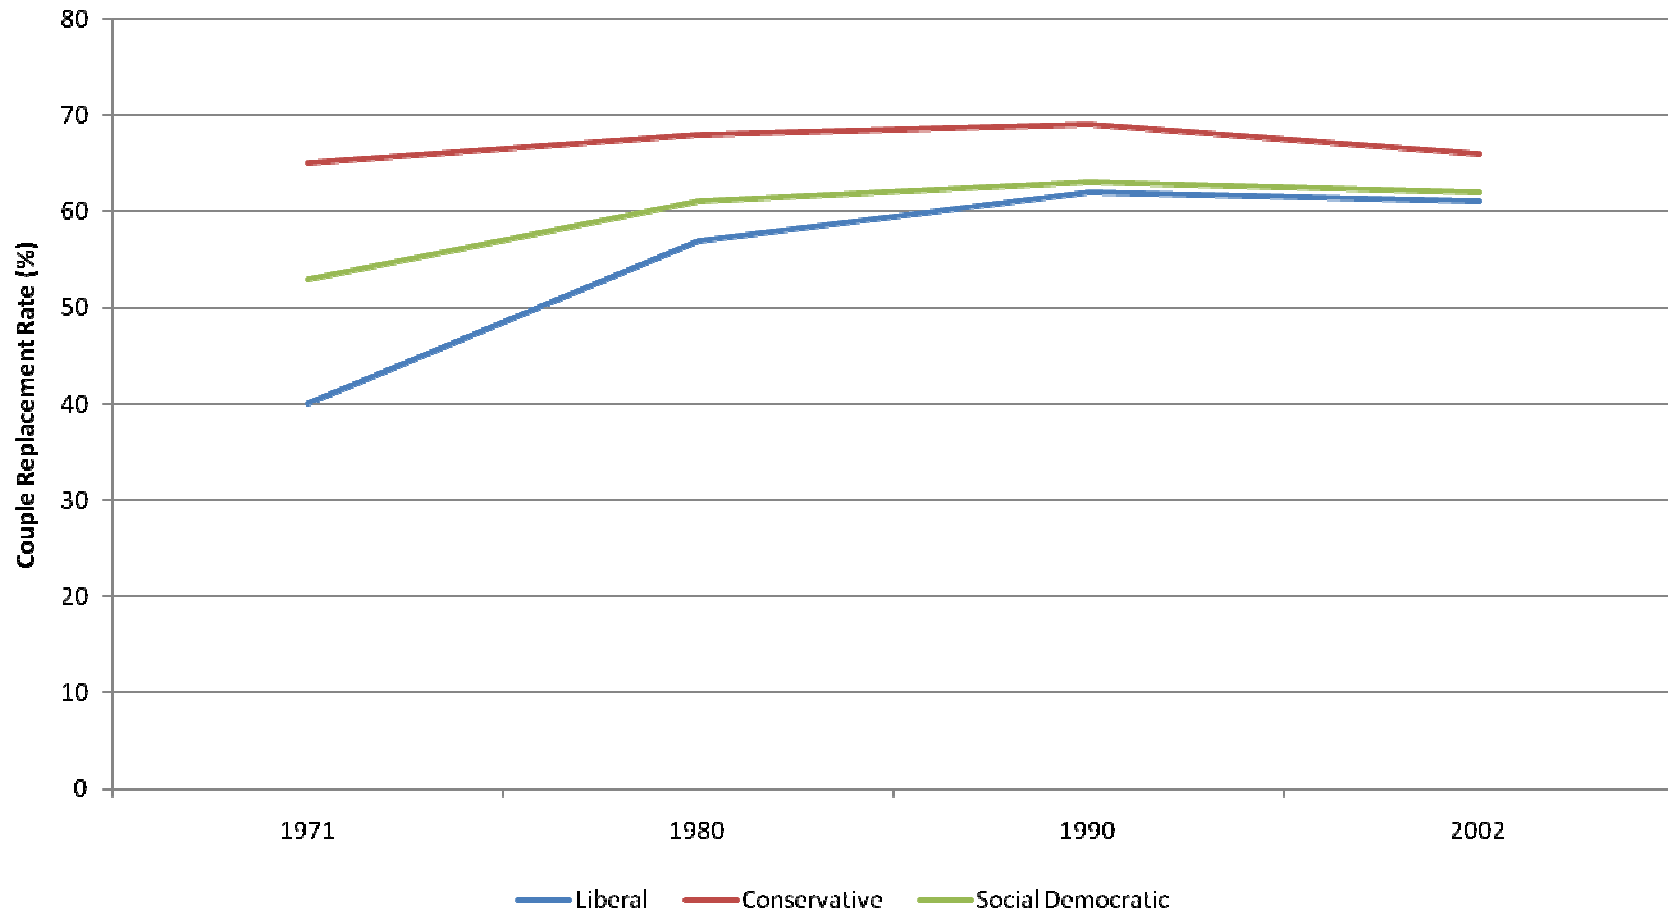

Professor Howard Glennerster

Chair, LSE

The Welfare State over the (very) Long Run

Paul Pierson

UC Berkeley

November 2010

Welfare State Expansion, 1950-1980 (Ger., Sweden, US, UK, NL, IT)

Union Density, OECD, 1960-2008

DOG BITES MAN

Unemployment Benefit, 1971-2002

Sickness Benefit 1971-2002

Standard Pension Benefit, 1971-2002

Benefit Generosity in Three Continental Cases

Benefit Generosity in Three Liberal Cases

Benefit Generosity in Three Social Democratic Cases

Welfare State Reform Over the (Very) Long-run

Professor Paul Pierson

*Professor of public policy, holder of the Avice
Sarint Chair of Public Policy, Berkeley*

Professor Julian le Grand

Titmuss Professor of Social Policy, LSE