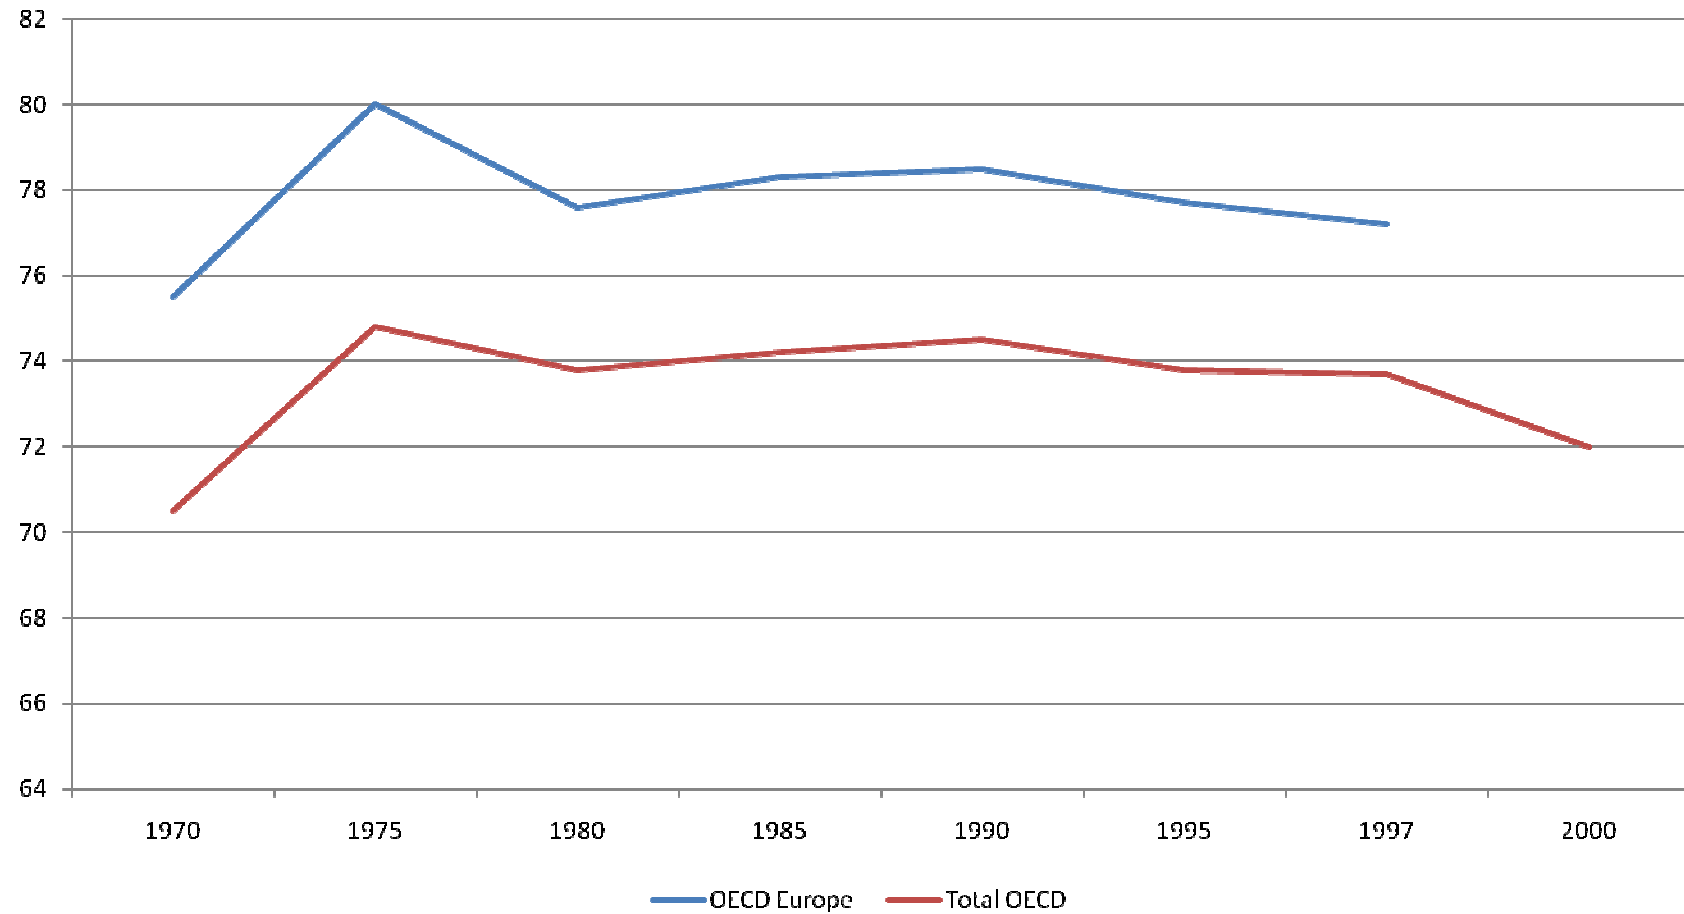

Public Share of Health Spending, 1970-2000