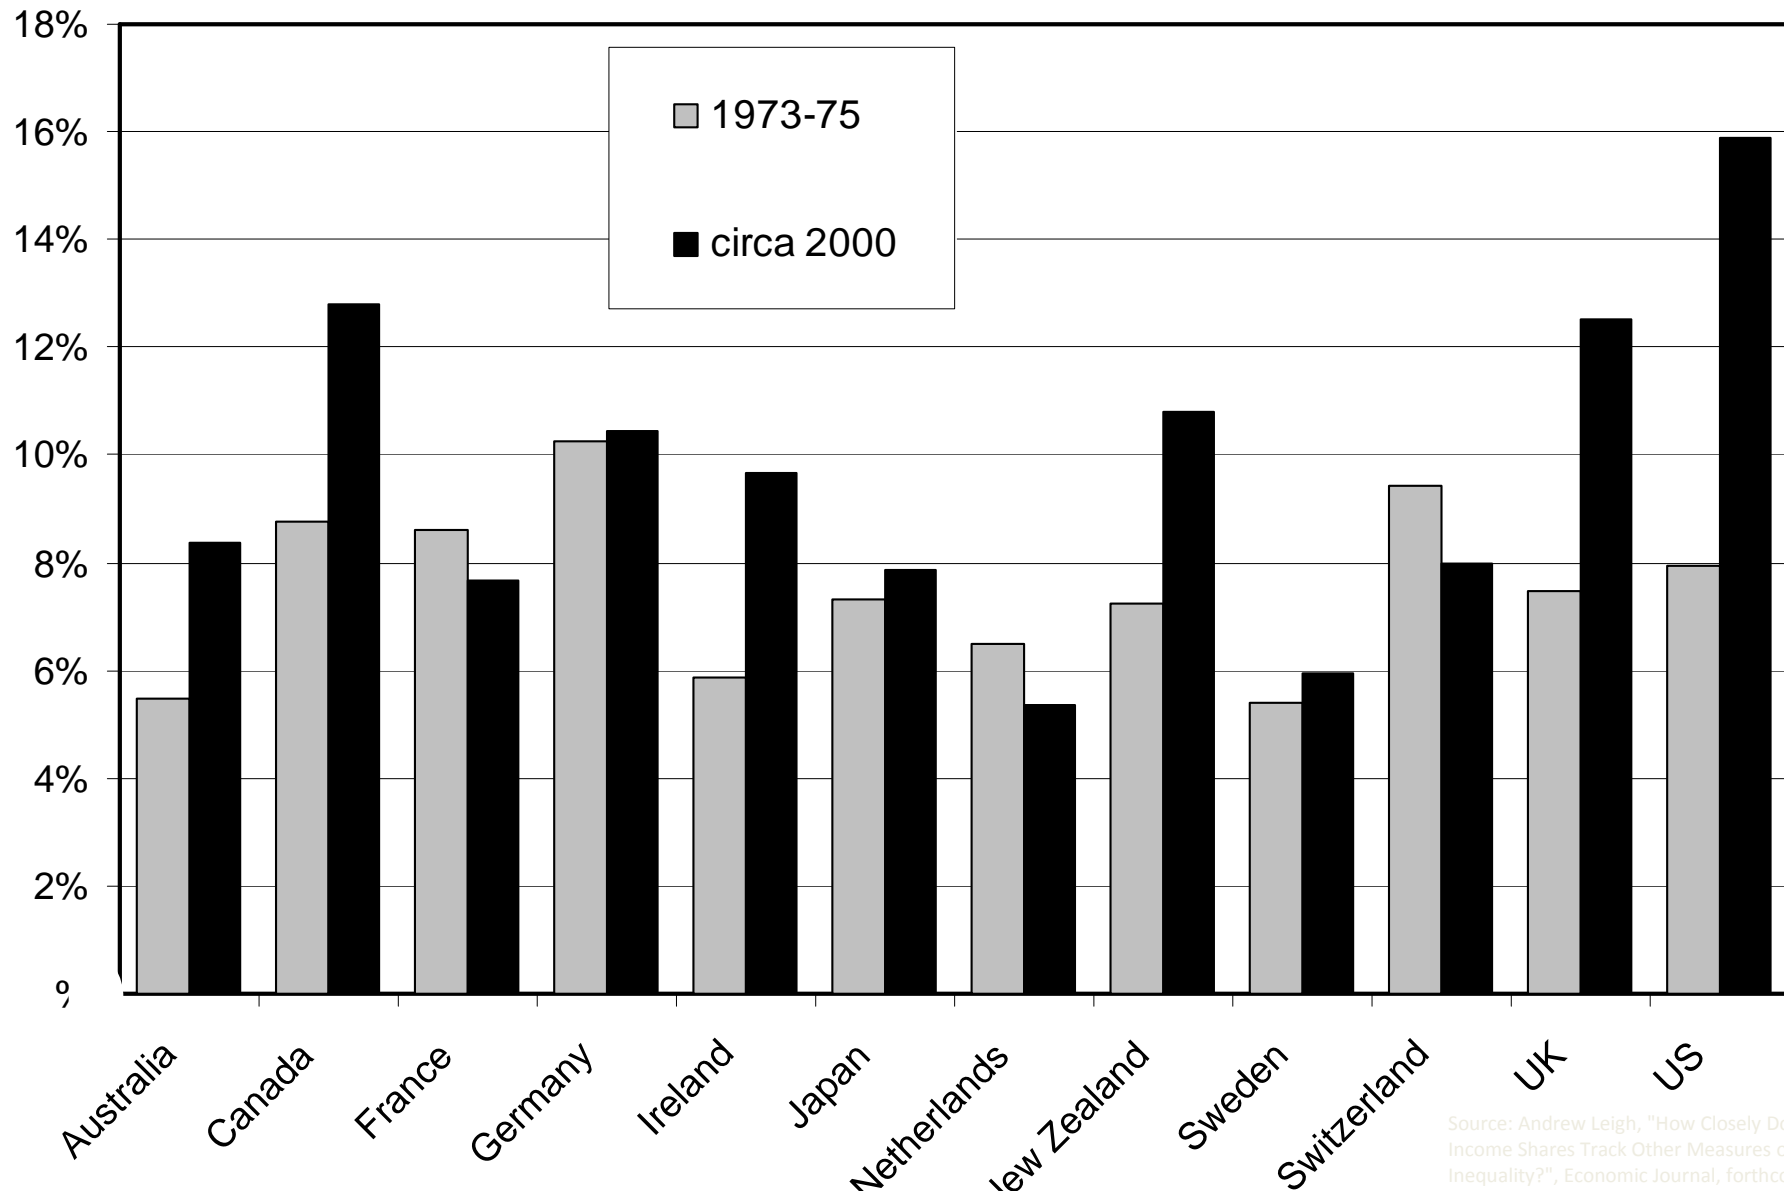

Professor Howard Glennerster

Chair, LSE

The Welfare State over the (very) Long Run

Paul Pierson

UC Berkeley

November 2010

Welfare State Expansion, 1950-1980 (Ger., Sweden, US, UK, NL, IT)

Union Density, OECD, 1960-2008

Benefit Generosity, 1971-2002

Public Share of Health Spending, 1970-2000

The Top 1%* in Affluent Democracies

* excluding capital gains

Figure 6: Relative Financial Wage and Financial Deregulation

Department of Social Policy: T H Marshall Fellowships celebration
and *Oxford Handbook of the Welfare State* launch

Welfare State Reform Over the (Very) Long-run

Professor Paul Pierson

*Professor of public policy, holder of the Avice
Sarint Chair of Public Policy, Berkeley*

Professor Julian le Grand

Titmuss Professor of Social Policy, LSE