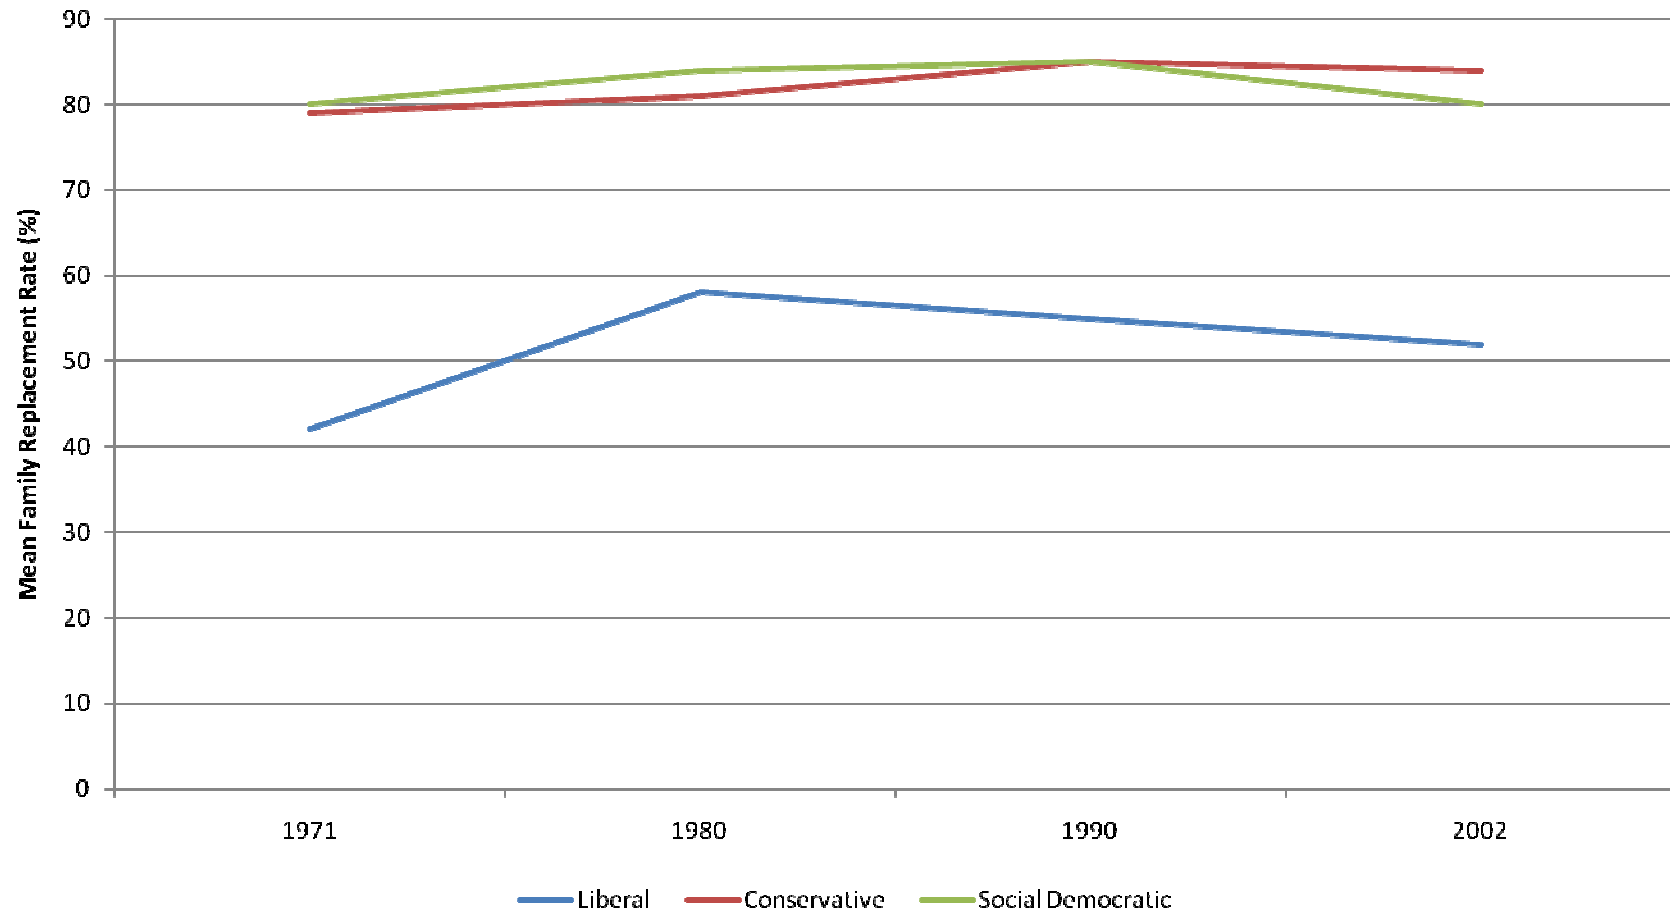

Sickness Benefit 1971-2002