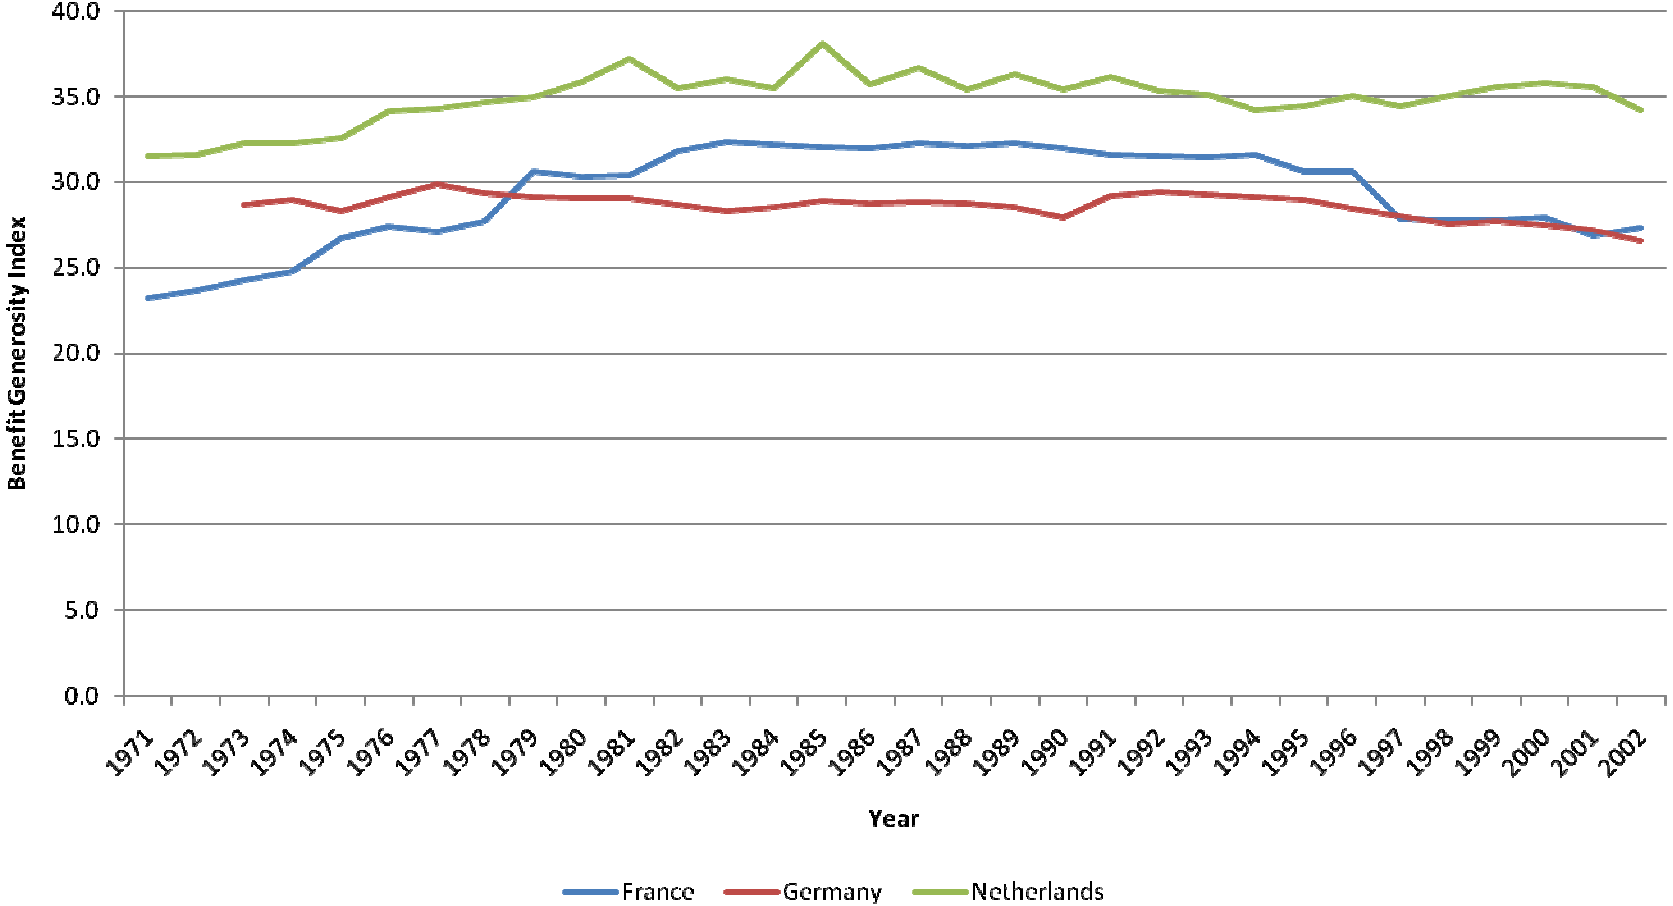

Benefit Generosity in Three Continental Cases