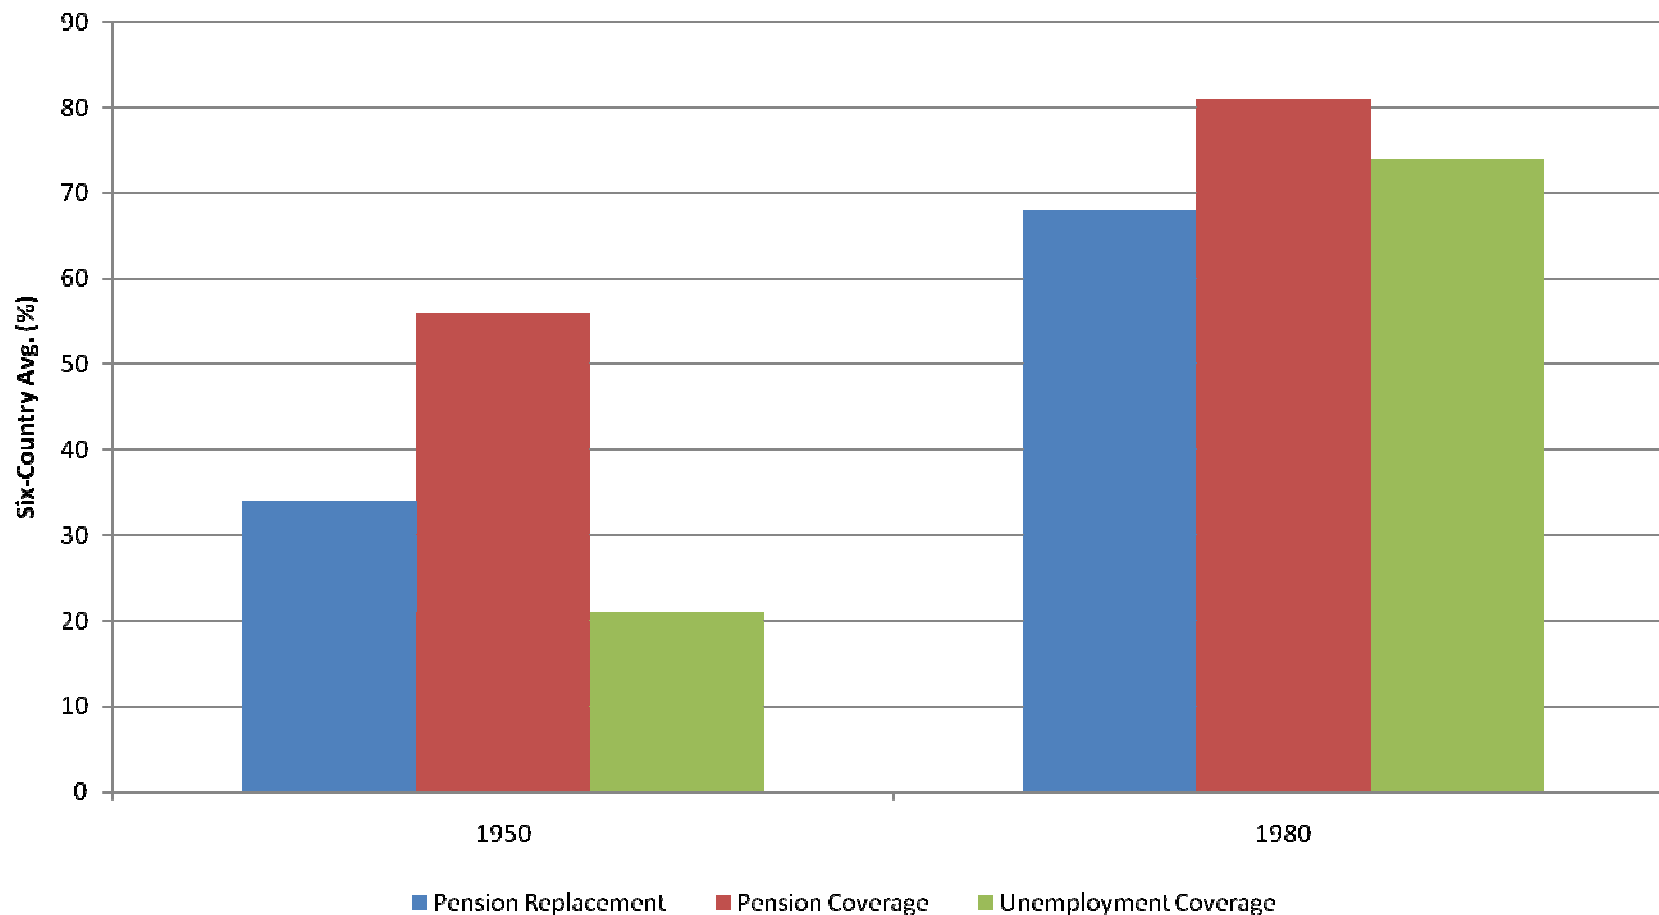

Professor Howard Glennerster

Chair, LSE

The Welfare State over the (very) Long Run

Paul Pierson

UC Berkeley

November 2010

Welfare State Expansion, 1950-1980 (Ger., Sweden, US, UK, NL, IT)

Union Density, OECD, 1960-2008