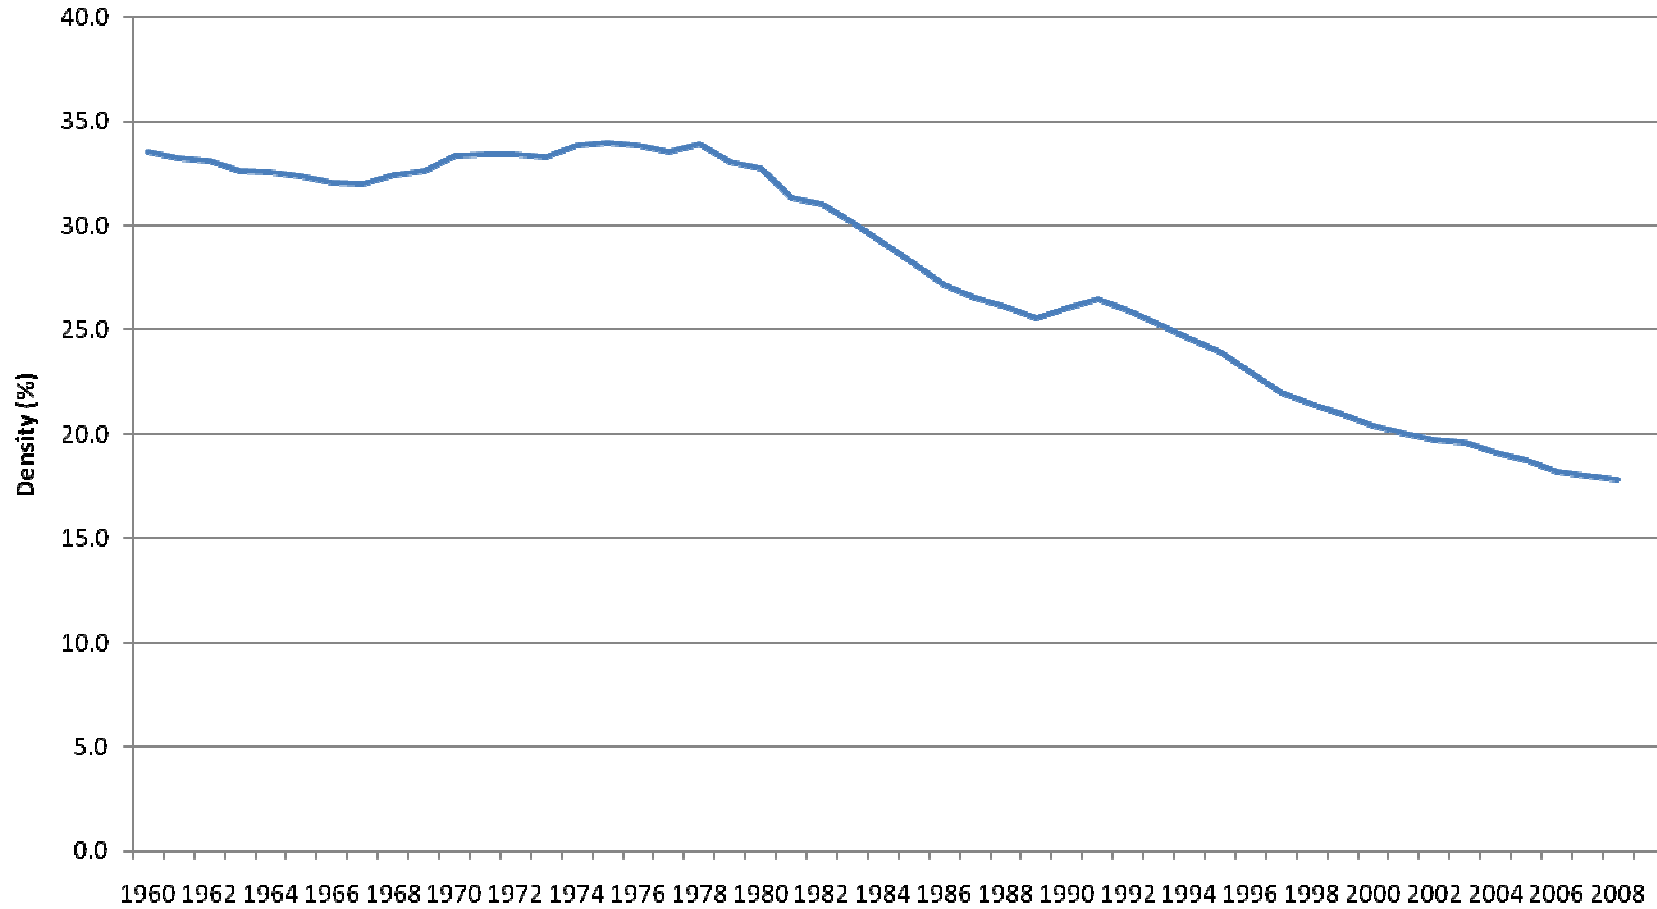

Professor Howard Glennerster

Chair, LSE

The Welfare State over the (very) Long Run

Paul Pierson

UC Berkeley

November 2010

Welfare State Expansion, 1950-1980 (Ger., Sweden, US, UK, NL, IT)

Union Density, OECD, 1960-2008