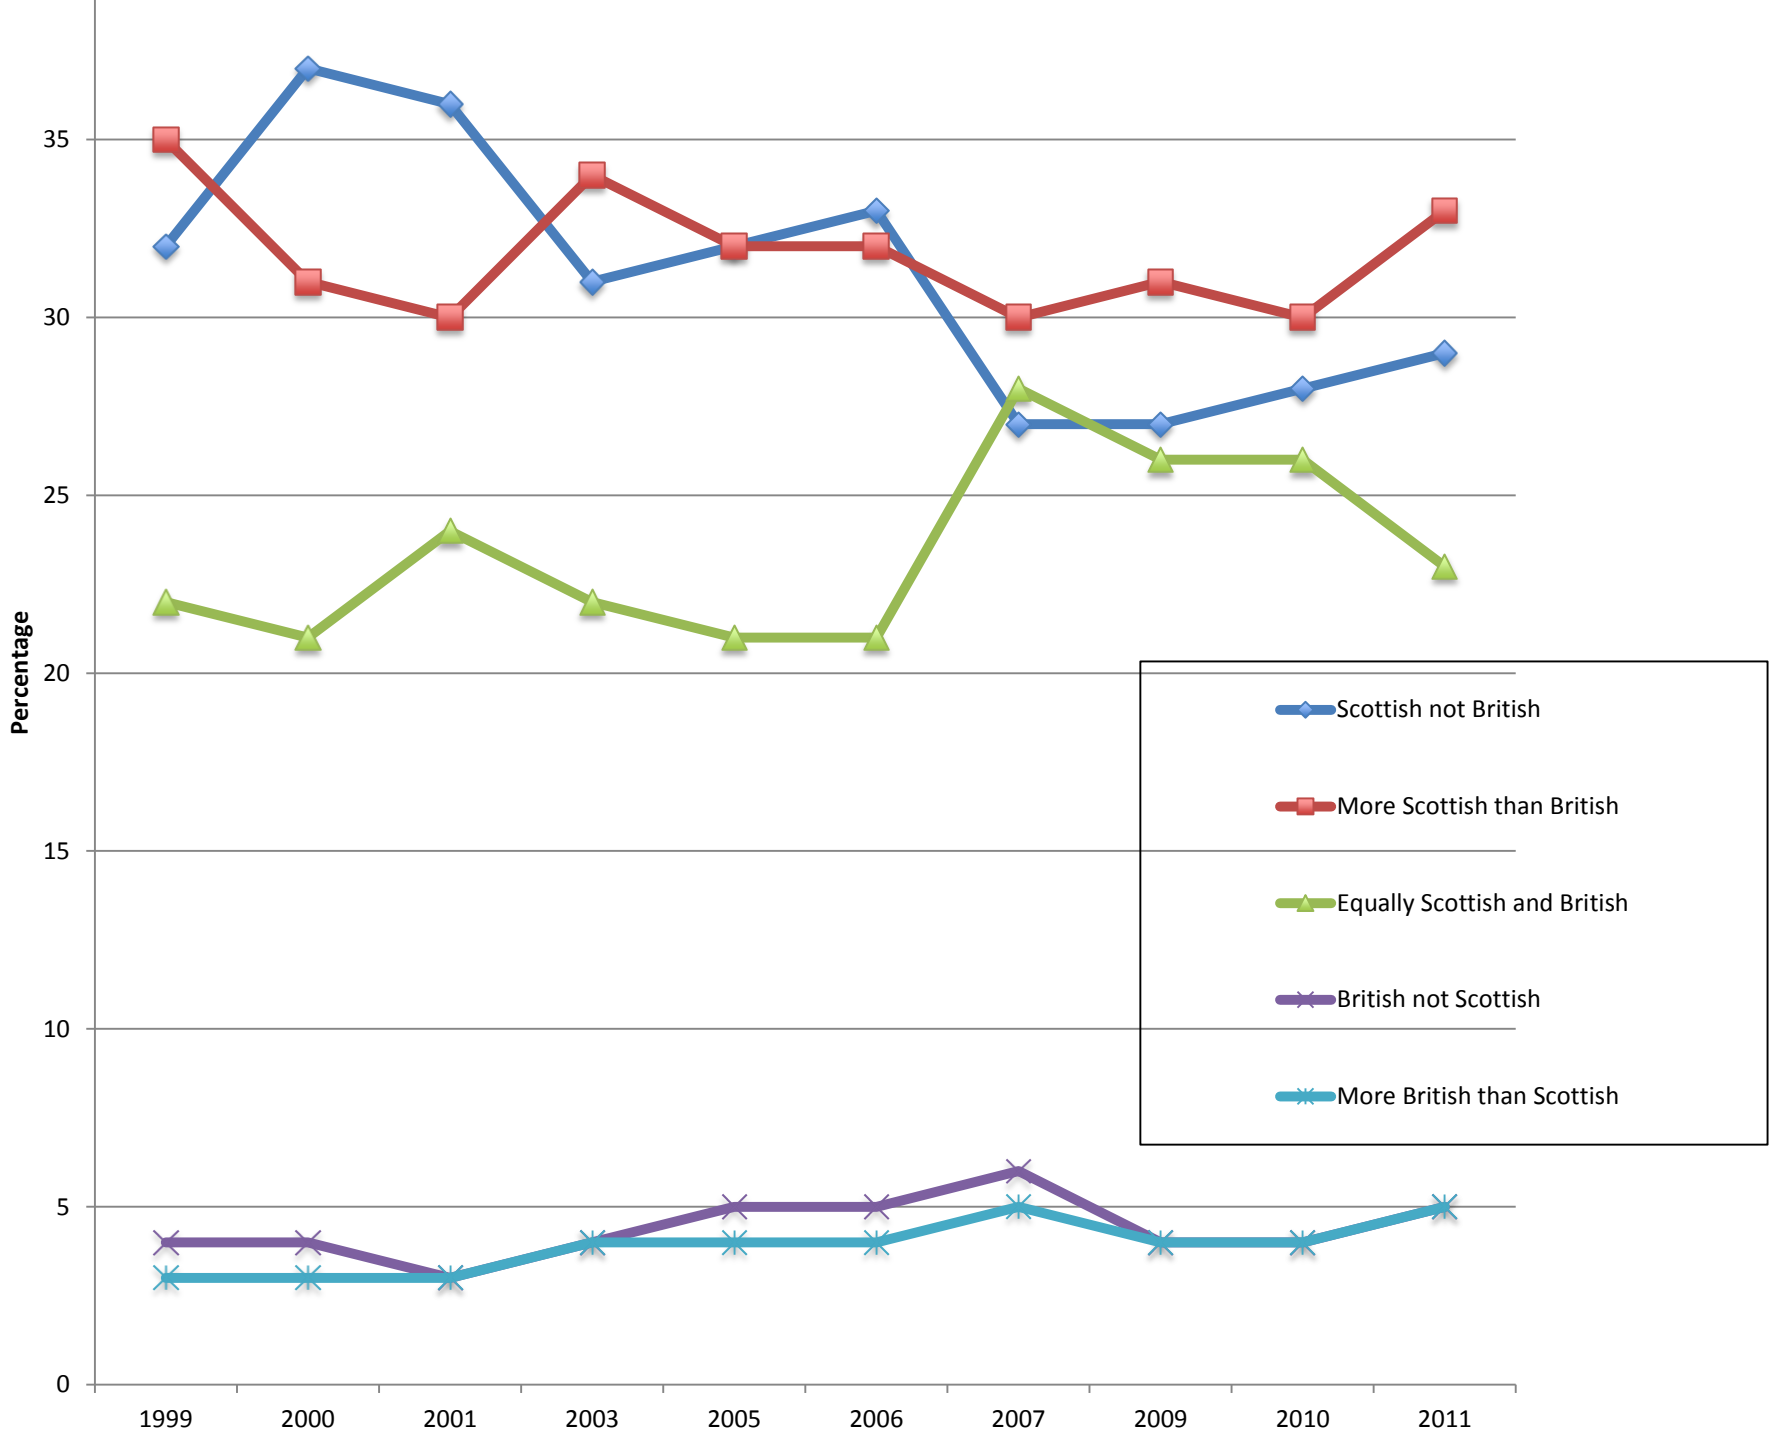

# Declining social democratic values?

% increase tax and spend

# Trends in Forced Choice National Identity

# National Identity and Support for Independence (Trad Measure)