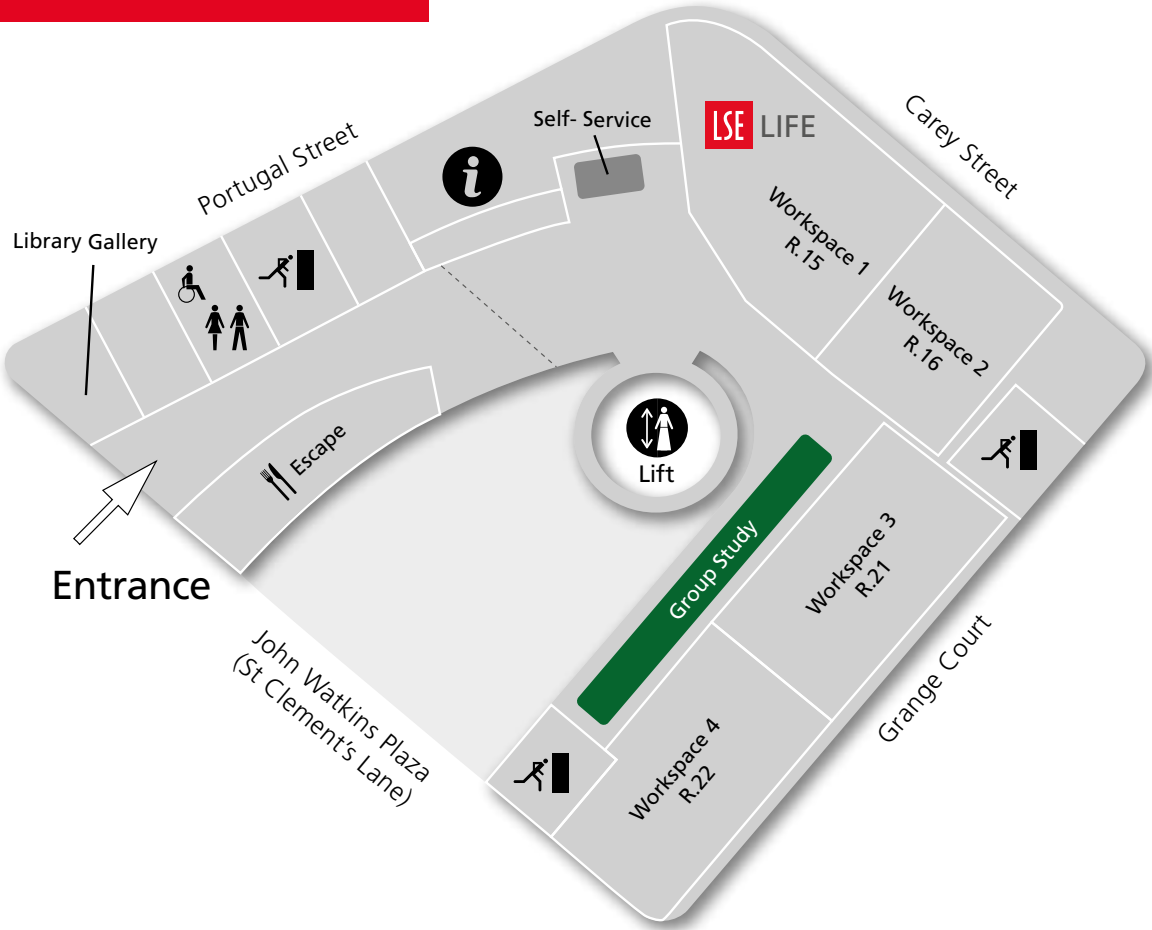

LSE Library

FLOOR PLANS

Please find further details at
lse.ac.uk/Library

LOWER GROUND FLOOR

-  SILENT STUDY
-  GROUP STUDY

GROUND FLOOR

 GROUP STUDY

FIRST FLOOR

 Water Fountain

Course Collection

1st Floor

Main Collection

Books	Journals	Floor
A-HA	A-JZ	3rd
HB-JV	K-Z	2nd
JX-Z		1st

Other Collections

Floor

TWL Books and Journals	3rd
Lakatos, Schapiro	3rd
Historic Statistics	Lower Ground
(Non UK) Government Publications	Lower Ground
Russian, IGOs, Statistics, UK Government Publications	Library Store*
Reserve Books, Reserve Journals	Offsite Store*