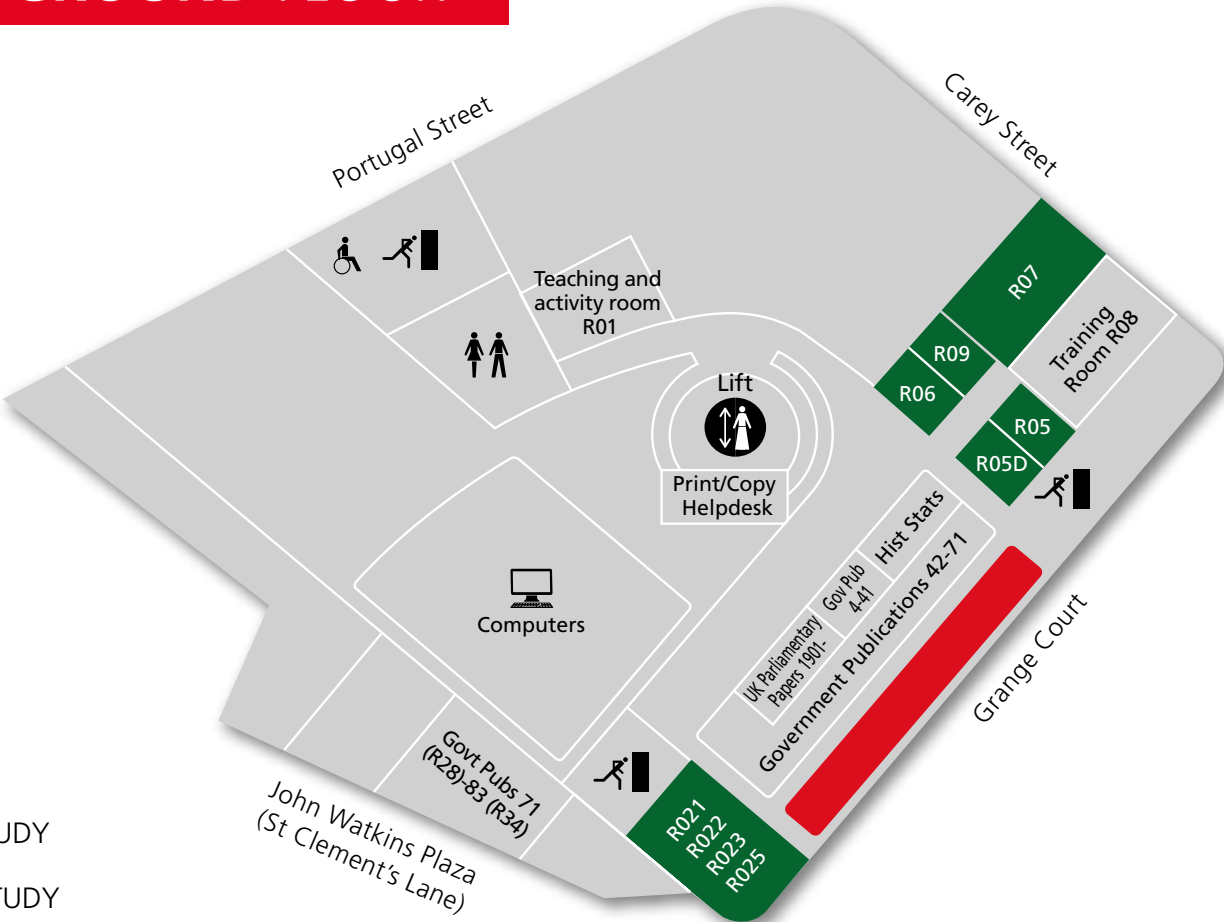

LSE Library

FLOOR PLANS

Please find further details at
lse.ac.uk/Library

LOWER GROUND FLOOR

-  SILENT STUDY
-  GROUP STUDY

GROUND FLOOR

 GROUP STUDY

FIRST FLOOR

Course Collection
A-Z

Main Collection
Books: JX-Z

-  SILENT STUDY
-  GROUP STUDY

SECOND FLOOR

Main Collection
Books: HB-JV
Journals: K-Z

 SILENT STUDY

THIRD FLOOR

Main Collection
Books: A-HA
Journals: A-JZ

 Water Fountain

Course Collection

1st Floor

Main Collection

Books	Journals	Floor
A-HA	A-JZ	3rd
HB-JV	K-Z	2nd
JX-Z		1st

Other Collections

Floor

TWL Books and Journals	3rd
Lakatos, Schapiro	3rd
Historic Statistics	Lower Ground
(Non UK) Government Publications	Lower Ground
Russian, IGOs, Statistics, UK Government Publications	Library Store*
Reserve Books, Reserve Journals	Offsite Store*